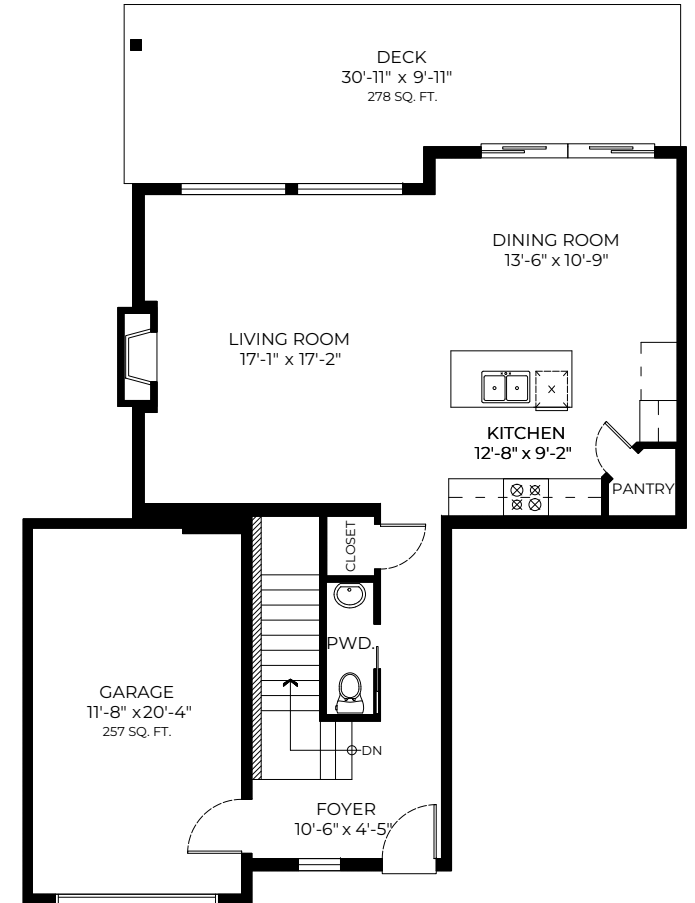

#2-47203 Vista Place, Chilliwack, BC

Main Floor: 842 SQ. FT.
 Lower Floor: 811 SQ. FT.
 Basement: 669 SQ. FT.
Total: 2322 SQ. FT.

Main Deck: 278 SQ. FT.
 Garage: 257 SQ. FT.
 Bedroom Deck: 117 SQ. FT.

BASEMENT FLOOR PLAN
 Ceiling Height: 8'-11"

LOWER FLOOR PLAN
 Ceiling Height: 9'-0"

MAIN FLOOR PLAN
 Ceiling Height: 8'-0"