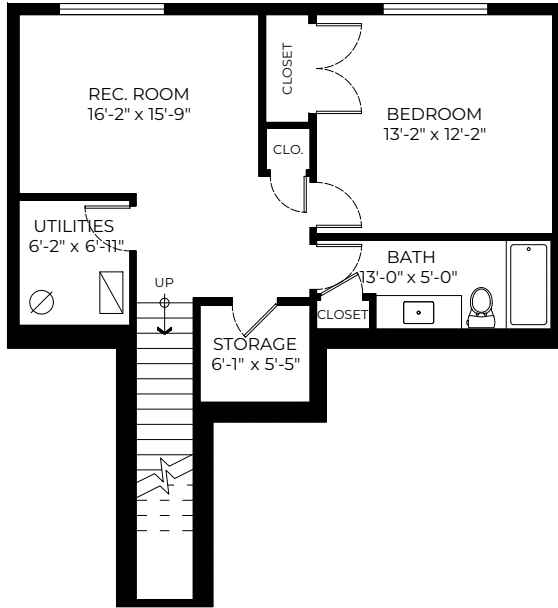

#2-47203 Vista Place, Chilliwack, BC

Main Floor: 842 SQ. FT.
 Lower Floor: 811 SQ. FT.
 Basement: 669 SQ. FT.
Total: 2322 SQ. FT.

Main Deck: 278 SQ. FT.
 Garage: 257 SQ. FT.
 Bedroom Deck: 117 SQ. FT.

BASEMENT FLOOR PLAN
 Ceiling Height: 8'-11"

LOWER FLOOR PLAN
 Ceiling Height: 9'-0"

MAIN FLOOR PLAN
 Ceiling Height: 8'-0"