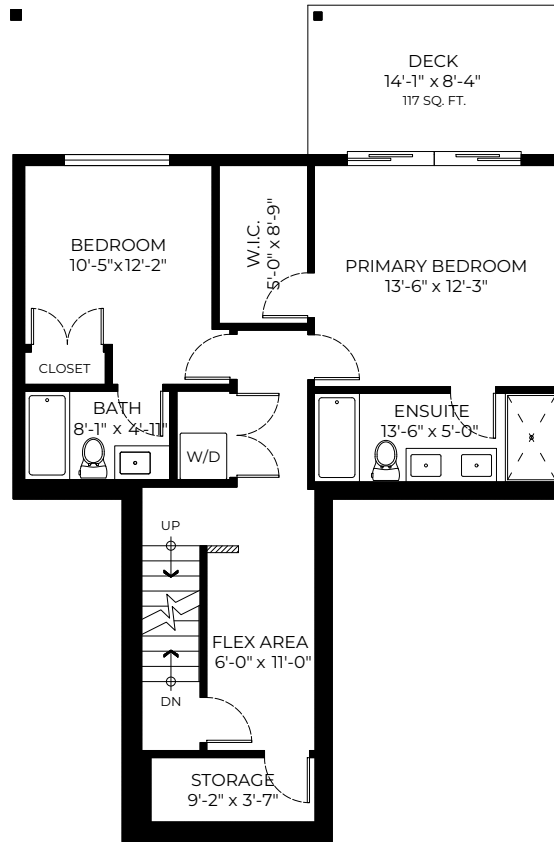

#2-47203 Vista Place, Chilliwack, BC

Main Floor: 842 SQ. FT.
 Lower Floor: 811 SQ. FT.
 Basement: 669 SQ. FT.
Total: 2322 SQ. FT.

Main Deck: 278 SQ. FT.
 Garage: 257 SQ. FT.
 Bedroom Deck: 117 SQ. FT.

BASEMENT FLOOR PLAN
 Ceiling Height: 8'-11"

LOWER FLOOR PLAN
 Ceiling Height: 9'-0"

MAIN FLOOR PLAN
 Ceiling Height: 8'-0"