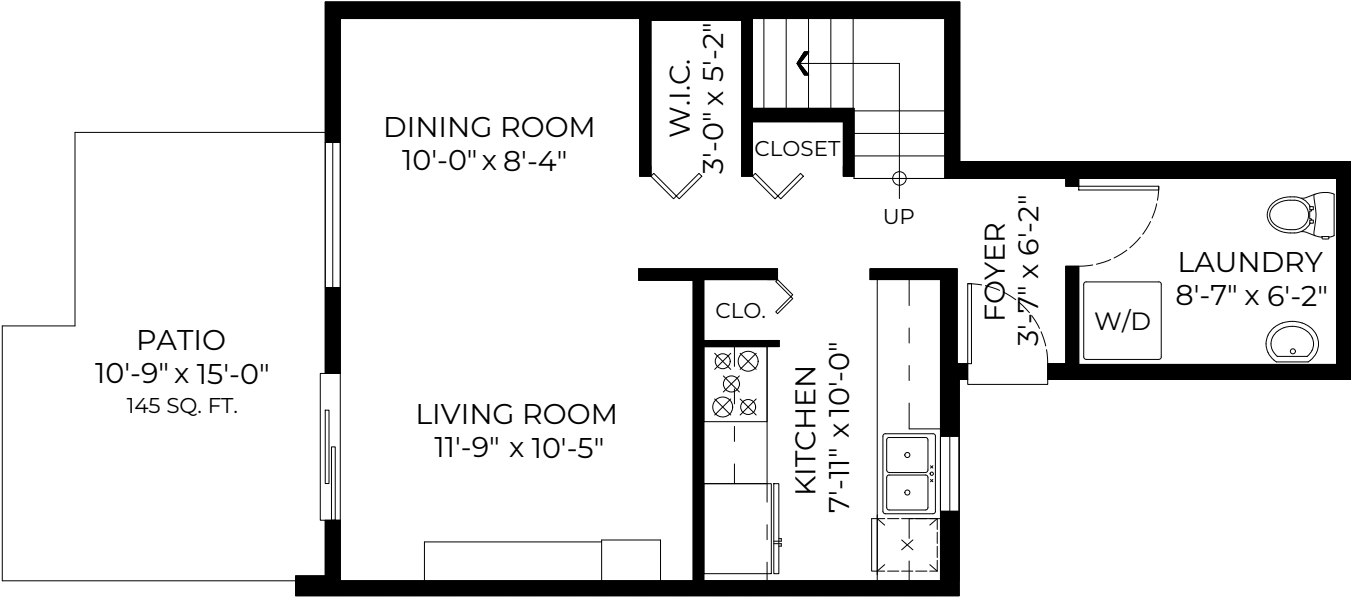

831 Alexander Bay, Port Moody, BC

Upper Floor: 555 SQ. FT.
 Main Floor: 513 SQ. FT.
Total: 1068 SQ. FT.
 Patio: 145 SQ. FT.

UPPER FLOOR PLAN
 Ceiling Height: 8'-0"

MAIN FLOOR PLAN
 Ceiling Height: 8'-0"