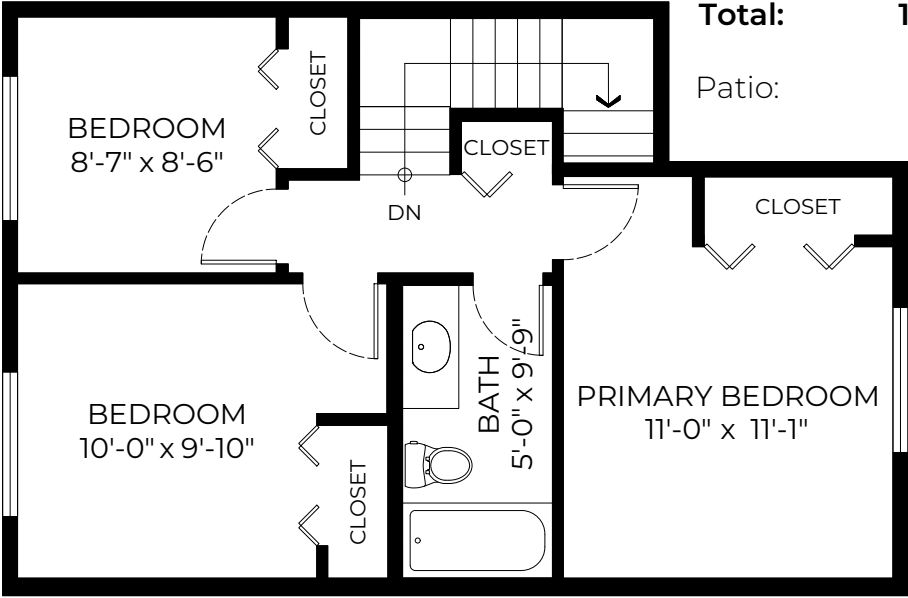

831 Alexander Bay, Port Moody, BC

Upper Floor: 555 SQ. FT.
 Main Floor: 513 SQ. FT.
Total: 1068 SQ. FT.
 Patio: 145 SQ. FT.

UPPER FLOOR PLAN
 Ceiling Height: 8'-0"

MAIN FLOOR PLAN
 Ceiling Height: 8'-0"