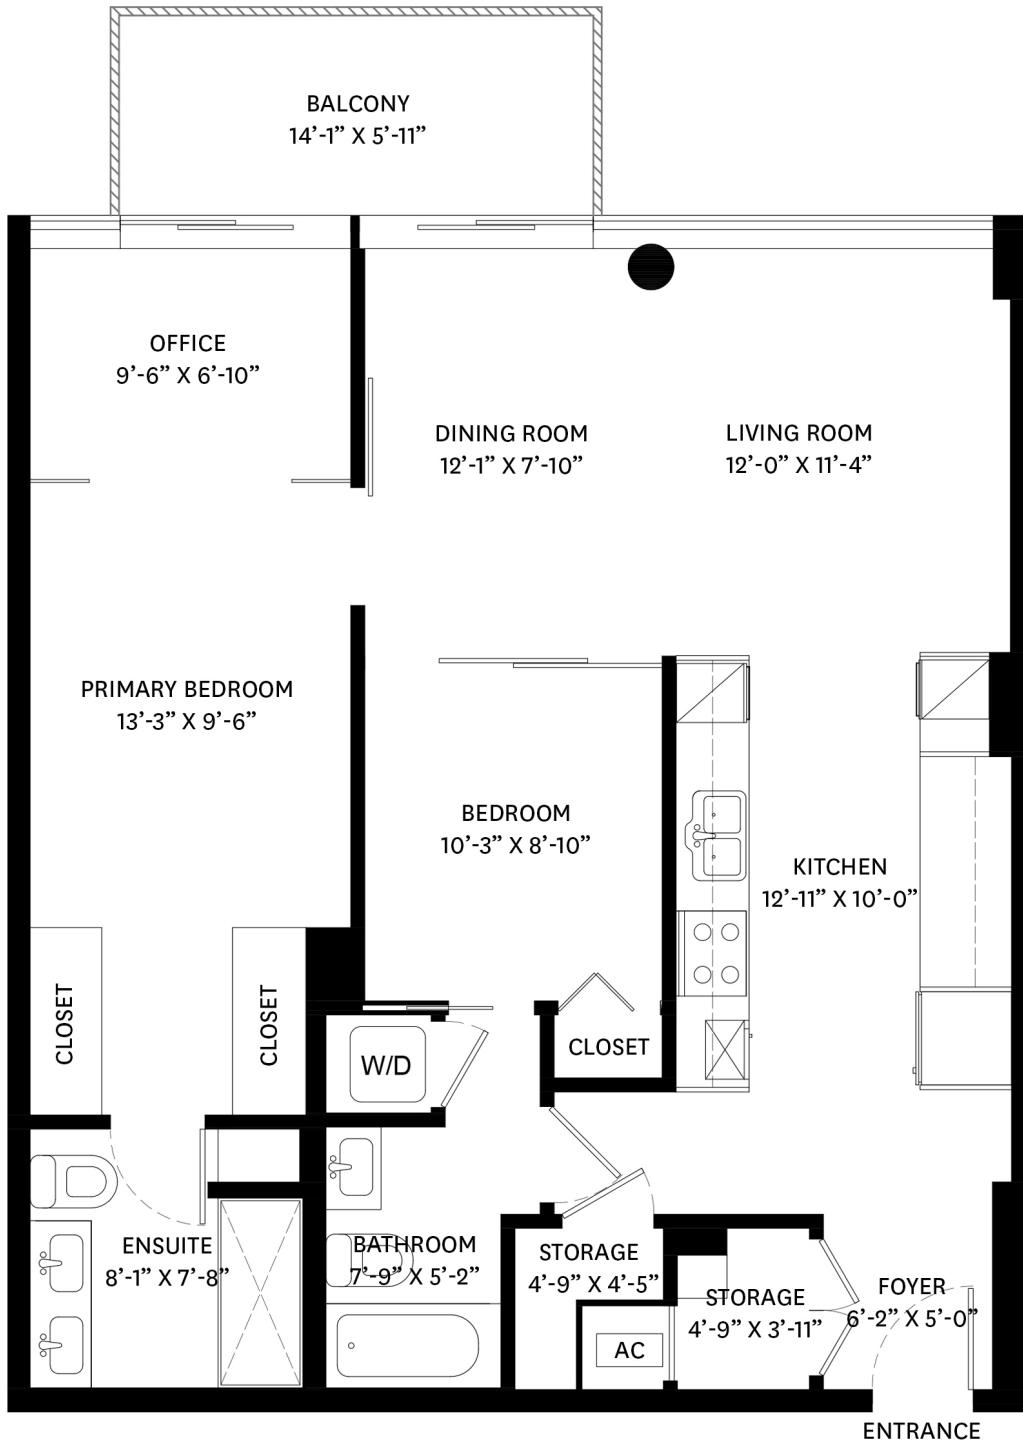

MAIN FLOOR TOTAL: 1,051 SQ.FT.
BALCONY: 84 SQ. FT.

MAIN FLOOR PLAN
Ceiling Height: 8'-5"