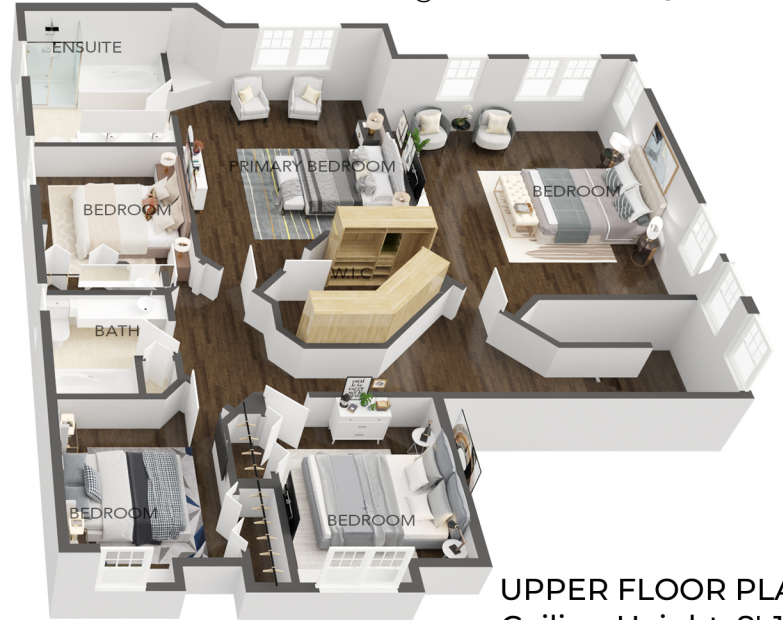

11247 Southgate Road, Pitt Meadows, BC

Upper Floor: 1519 SQ. FT.
Main Floor: 1414 SQ. FT.
Total: 2933 SQ. FT.

Deck: 152 SQ. FT.
Porch: 133 SQ. FT.
Garage: 548 SQ. FT.

MAIN FLOOR PLAN
Ceiling Height: 8'-11"

UPPER FLOOR PLAN
Ceiling Height: 8'-1"