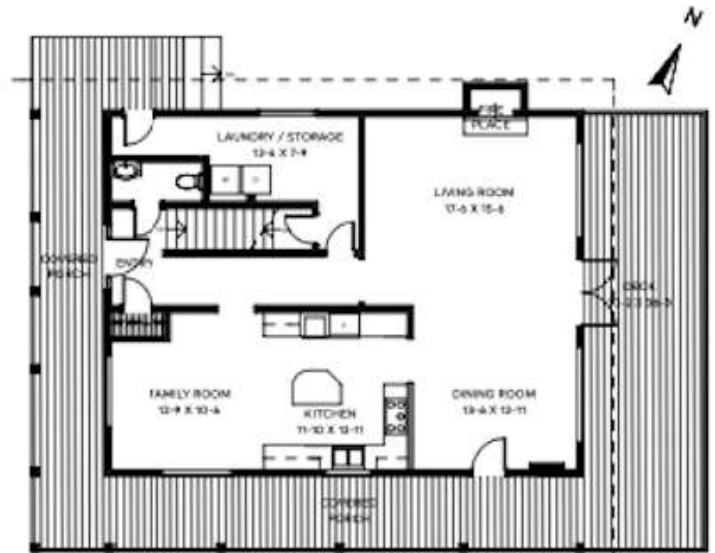

**947 VILLAGE DRIVE  
BOWEN ISLAND**

Main Floor	1185 SF
Upper Floor	1185 SF
Lower Floor	371 SF
<b>FINISHED AREA</b>	<b>2726 SF</b>
Unfinished Area	814 SF
<b>TOTAL AREA</b>	<b>3565 SF</b>

**MAIN FLOOR**

**UPPER FLOOR**

**LOWER FLOOR**