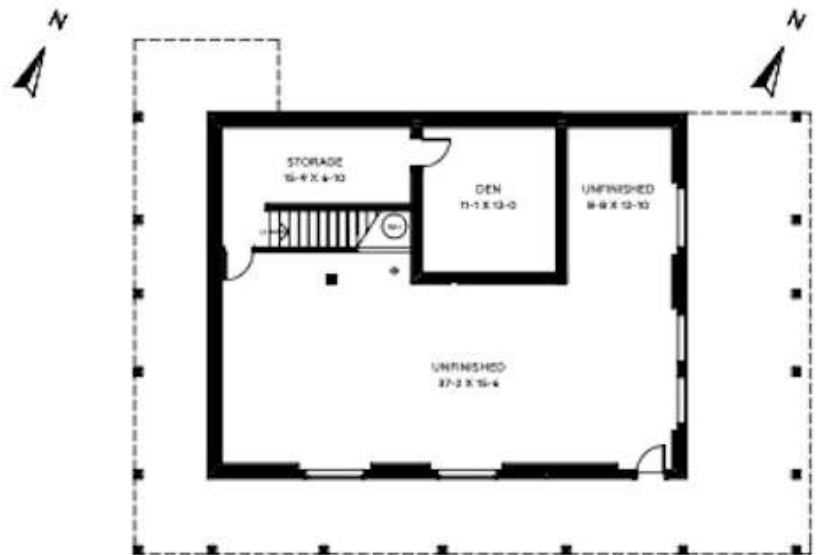

**947 VILLAGE DRIVE  
BOWEN ISLAND**

Main Floor	1185 SF
Upper Floor	1185 SF
Lower Floor	371 SF
<b>FINISHED AREA</b>	<b>2726 SF</b>
Unfinished Area	814 SF
<b>TOTAL AREA</b>	<b>3565 SF</b>

**MAIN FLOOR**

**UPPER FLOOR**

**LOWER FLOOR**