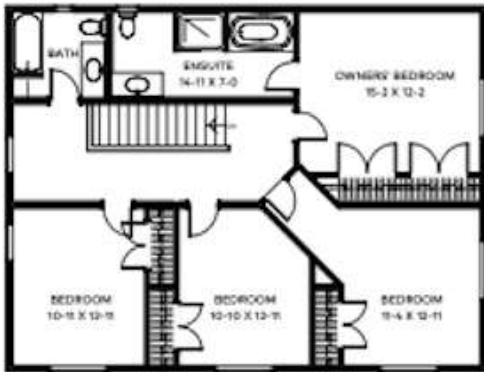

**947 VILLAGE DRIVE  
BOWEN ISLAND**

Main Floor	1185 SF
Upper Floor	1185 SF
Lower Floor	371 SF
<b>FINISHED AREA</b>	<b>2726 SF</b>
Unfinished Area	814 SF
<b>TOTAL AREA</b>	<b>3565 SF</b>

**MAIN FLOOR**

**UPPER FLOOR**

**LOWER FLOOR**