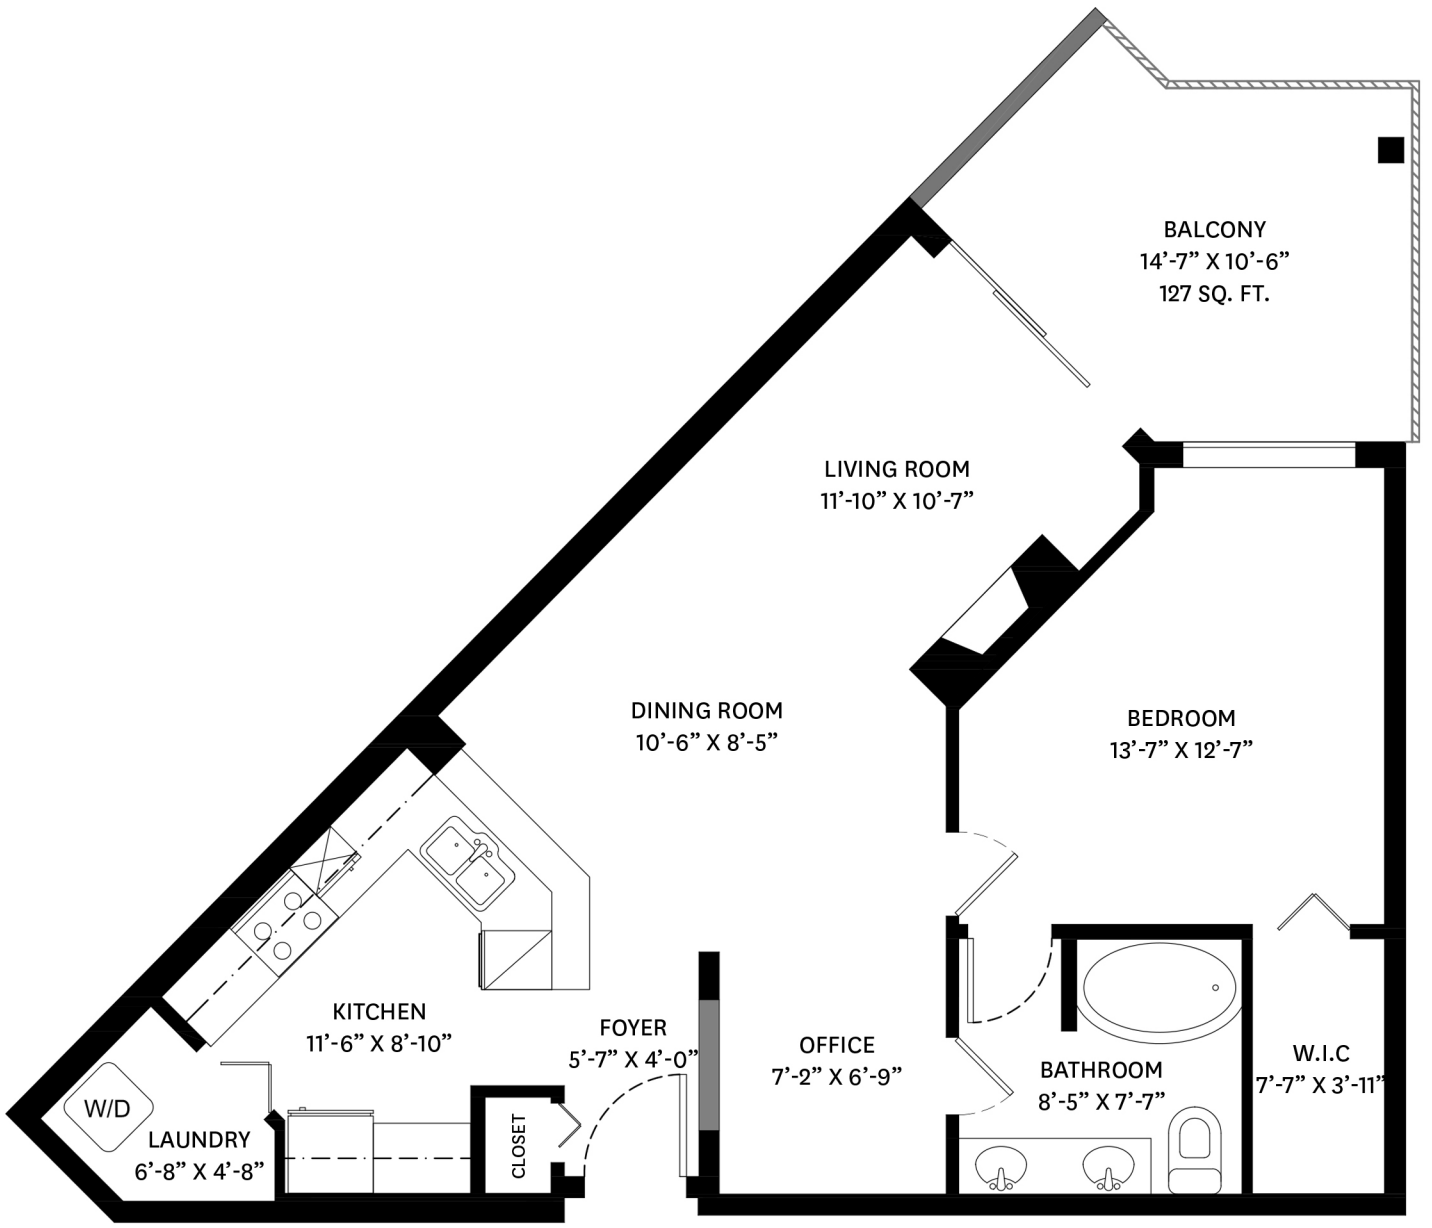

MAIN FLOOR TOTAL: 785 SQ. FT.
BALCONY: 127 SQ. FT.

MAIN FLOOR PLAN
Ceiling Height: 8'-1"

ENTRANCE