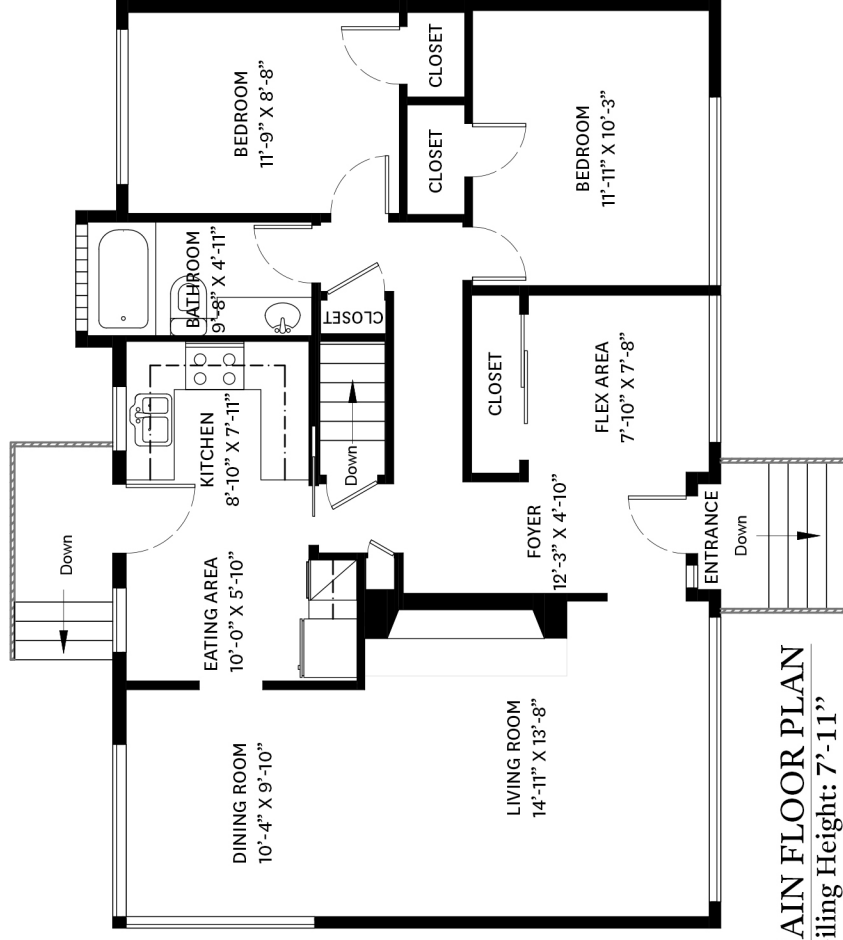

7020 RIDGE DRIVE, BURNABY, BC

LOWER FLOOR TOTAL: 1,054 SQ.FT.
 MAIN FLOOR TOTAL: 1,064 SQ.FT.
TOTAL: 2,118 SQ.FT.

LOWER FLOOR PLAN
 Ceiling Height: 7'-5"

MAIN FLOOR PLAN
 Ceiling Height: 7'-11"