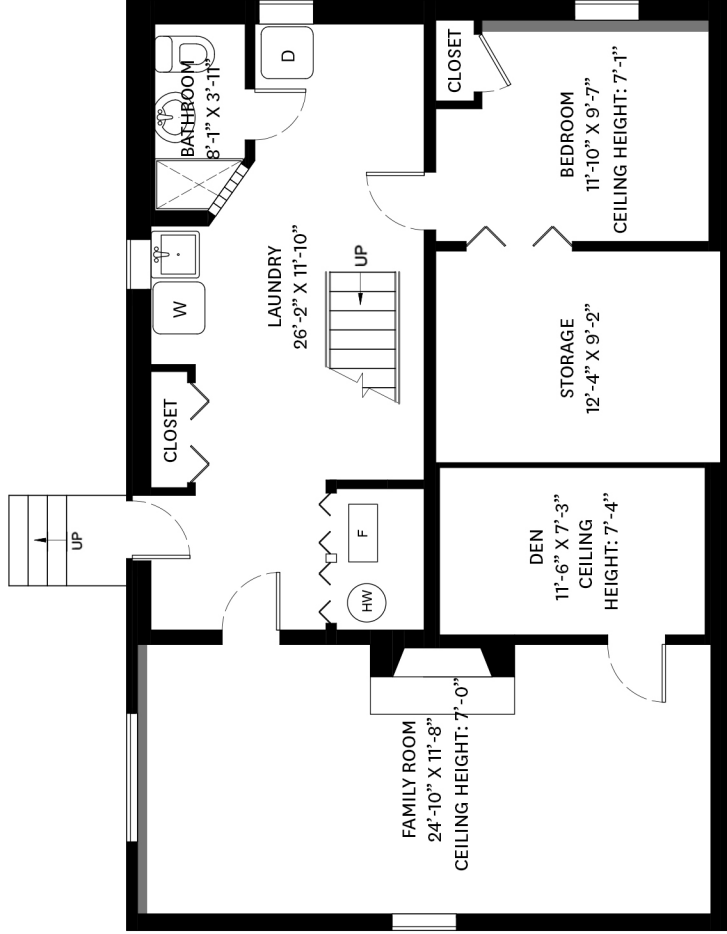

7020 RIDGE DRIVE, BURNABY, BC

LOWER FLOOR TOTAL: 1,054 SQ.FT.
 MAIN FLOOR TOTAL: 1,064 SQ.FT.
TOTAL: 2,118 SQ.FT.

LOWER FLOOR PLAN
 Ceiling Height: 7'-5"

MAIN FLOOR PLAN
 Ceiling Height: 7'-11"