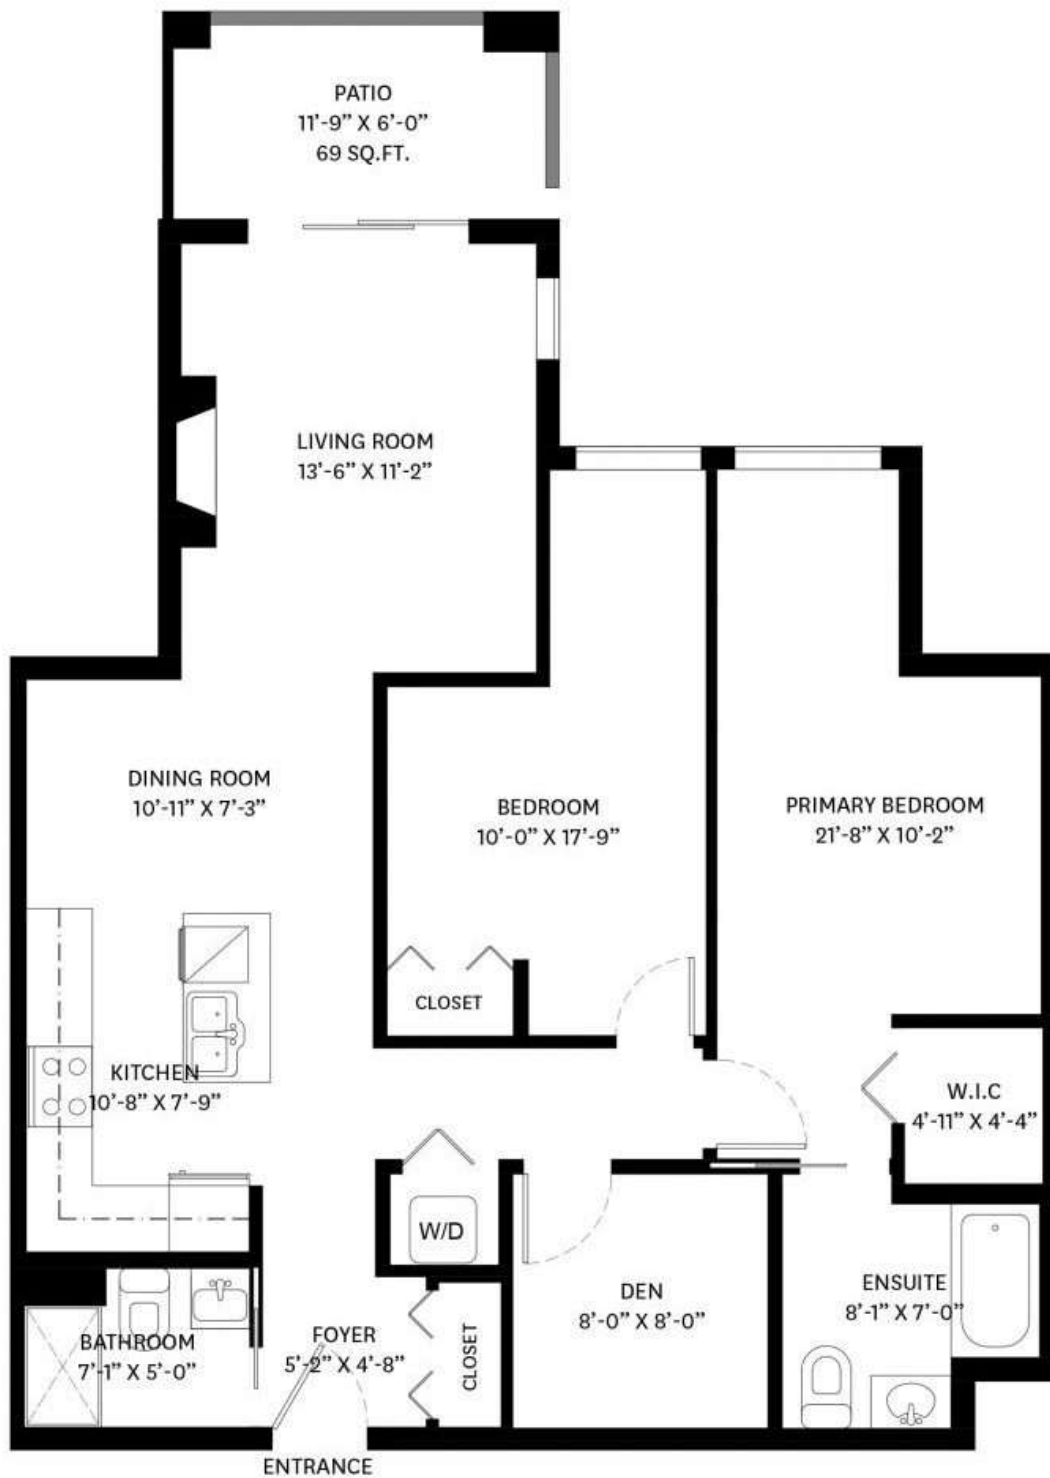

MAIN FLOOR TOTAL: 1,044 SQ.FT.
PATIO: 69 SQ. FT.

MAIN FLOOR PLAN
 Ceiling Height: 8'-10"