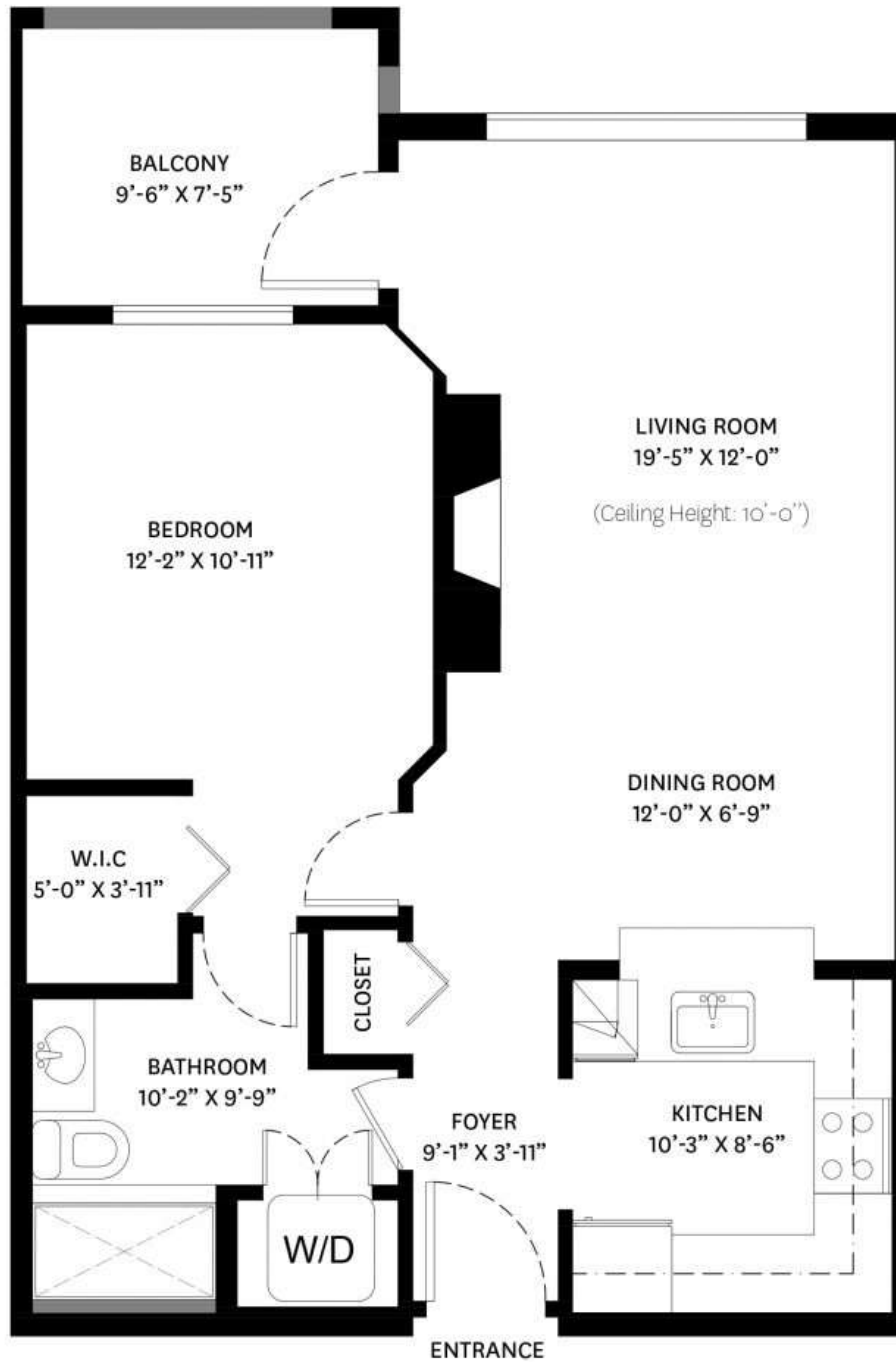

437-2980 PRINCESS CRESCENT, COQUITLAM, BC

MAIN FLOOR TOTAL: 732 SQ.FT.

BALCONY: 71 SQ. FT.

MAIN FLOOR PLAN

Ceiling Height: 8'-0"

437-2980 PRINCESS CRESCENT, COQUITLAM, BC

MAIN FLOOR TOTAL: 732 SQ.FT.

BALCONY: 71 SQ. FT.

MAIN FLOOR PLAN

Ceiling Height: 8'-0"