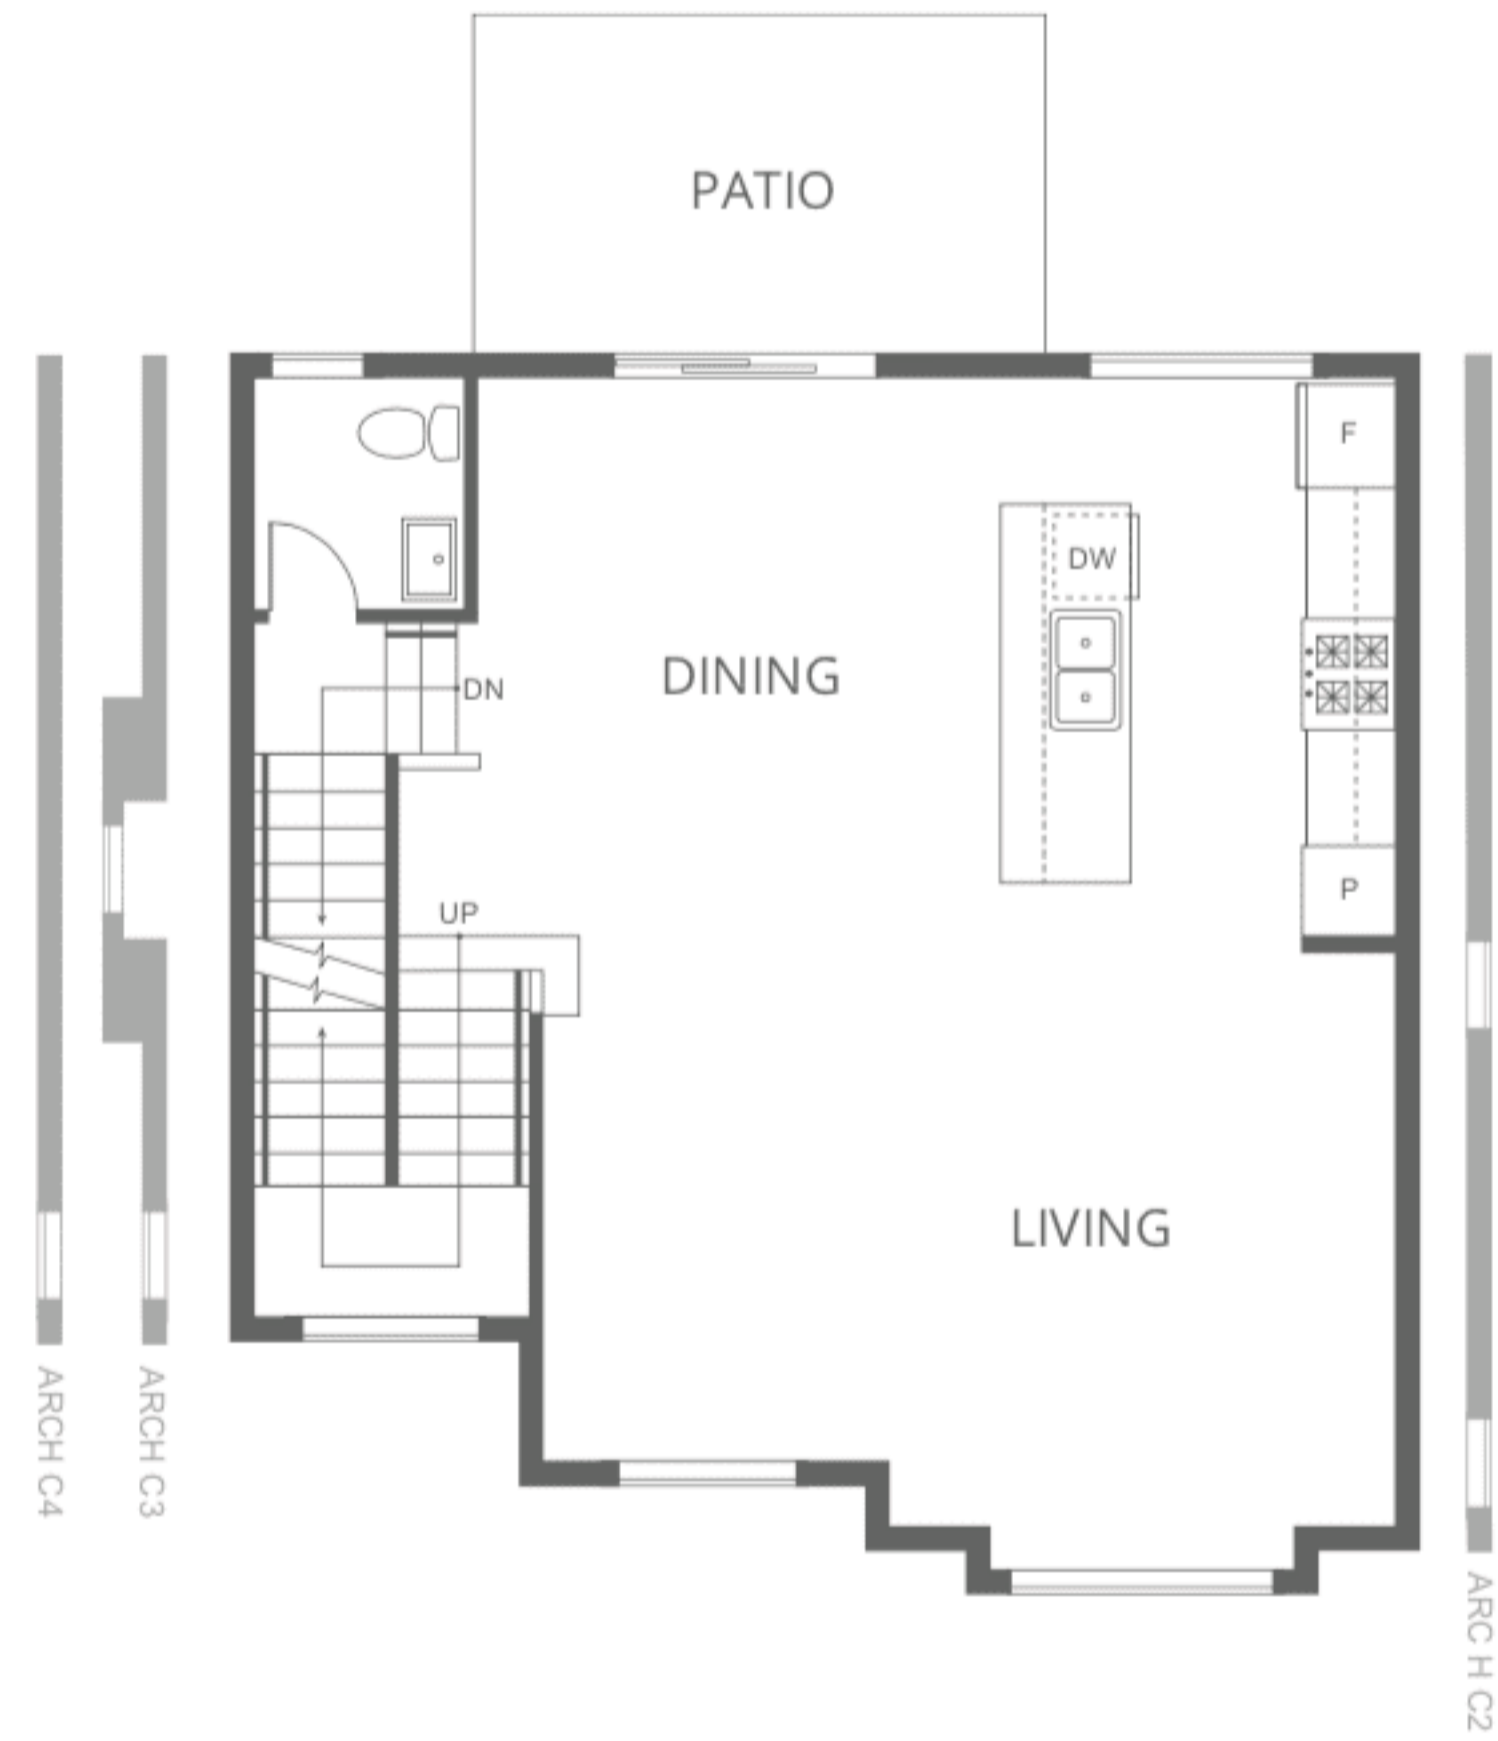

LOWER

MAIN

UPPER

ROOFTOP PATIO

PLAN C

4 BEDROOM, 2 FULL BATHROOMS, POWDER ROOM
1,494 - 1,522 SQ FT