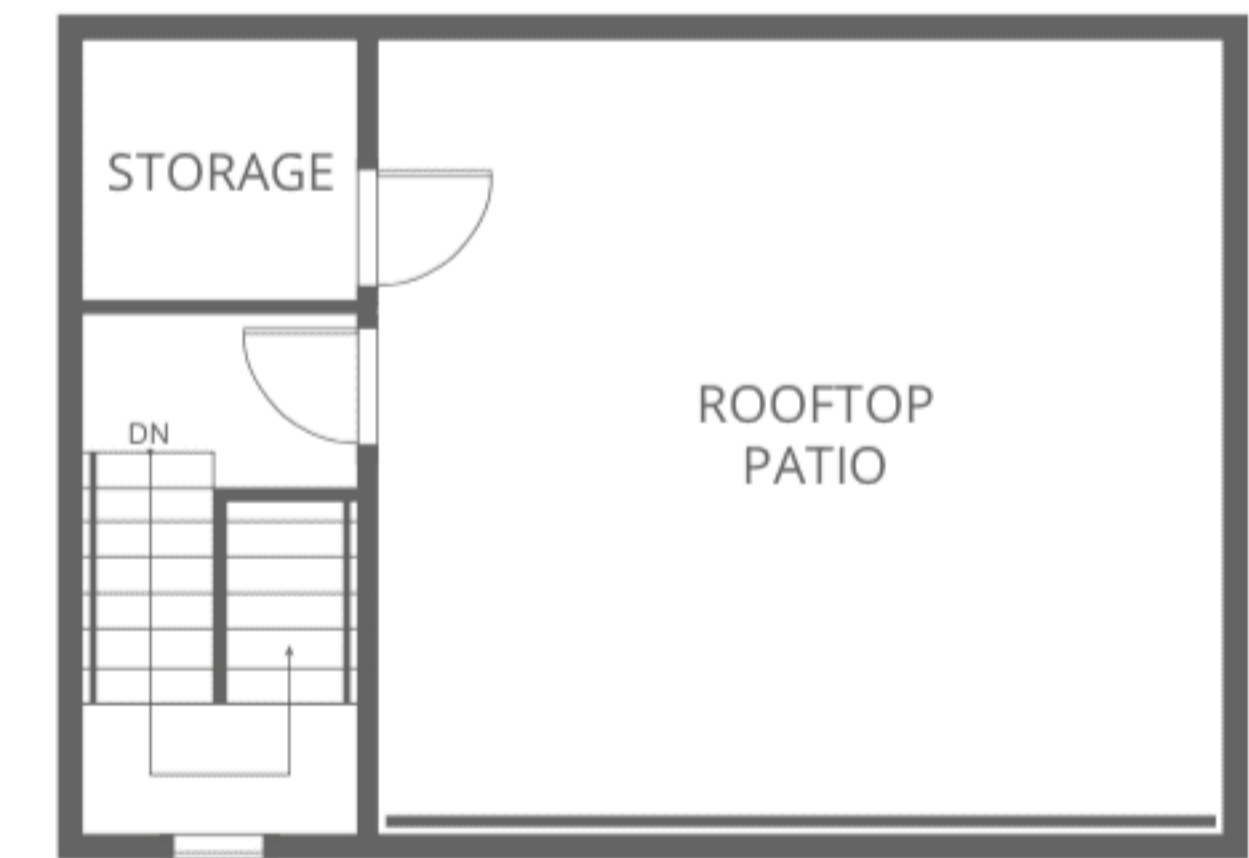

LOWER

MAIN

UPPER

ROOFTOP PATIO

PLAN C

4 BEDROOM, 2 FULL BATHROOMS, POWDER ROOM
1,494 - 1,522 SQ FT