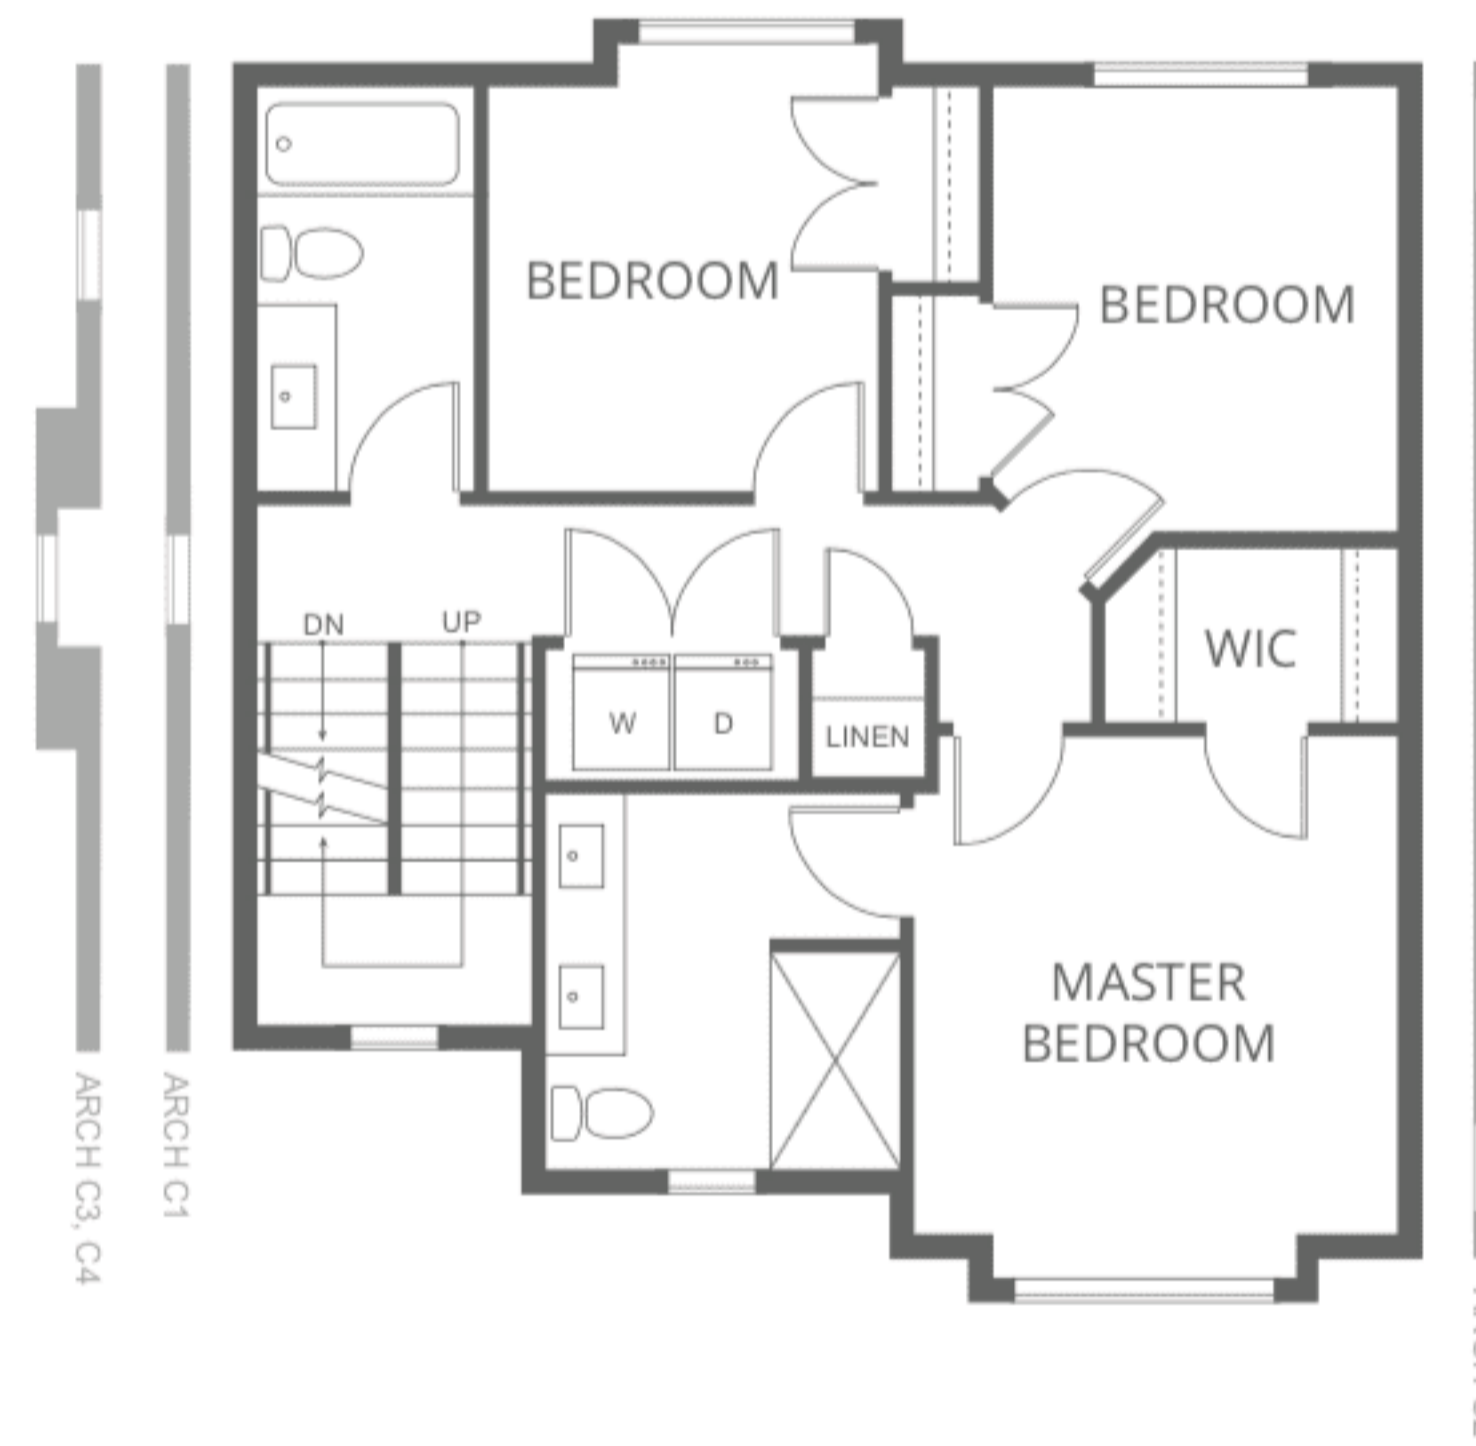

LOWER

MAIN

UPPER

ROOFTOP PATIO

PLAN C

4 BEDROOM, 2 FULL BATHROOMS, POWDER ROOM
1,494 - 1,522 SQ FT