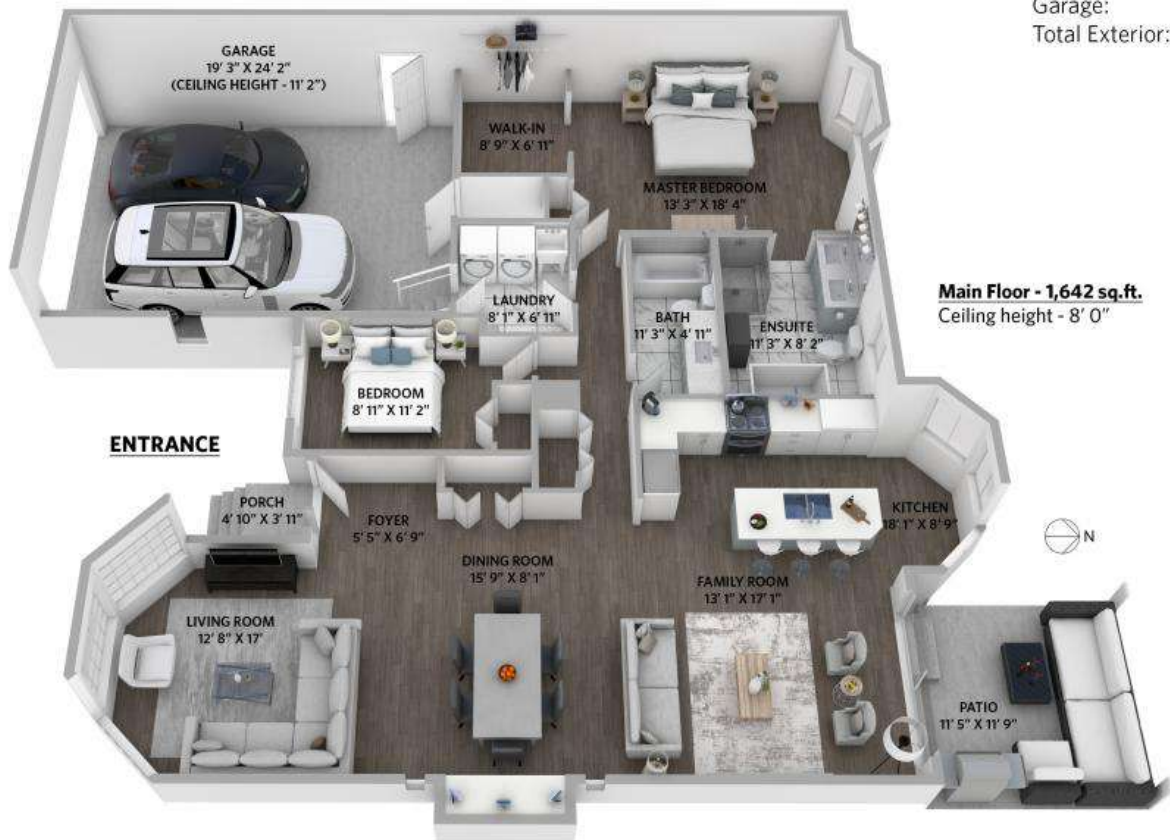

18883 121b Avenue, Pitt Meadows

2 bedrooms + 2 bathrooms

Total Interior: 1,642 sq.ft.

Garage: 495 sq.ft.

Total Exterior: 153 sq.ft.

Main Floor - 1,642 sq.ft.
Ceiling height - 8' 0"