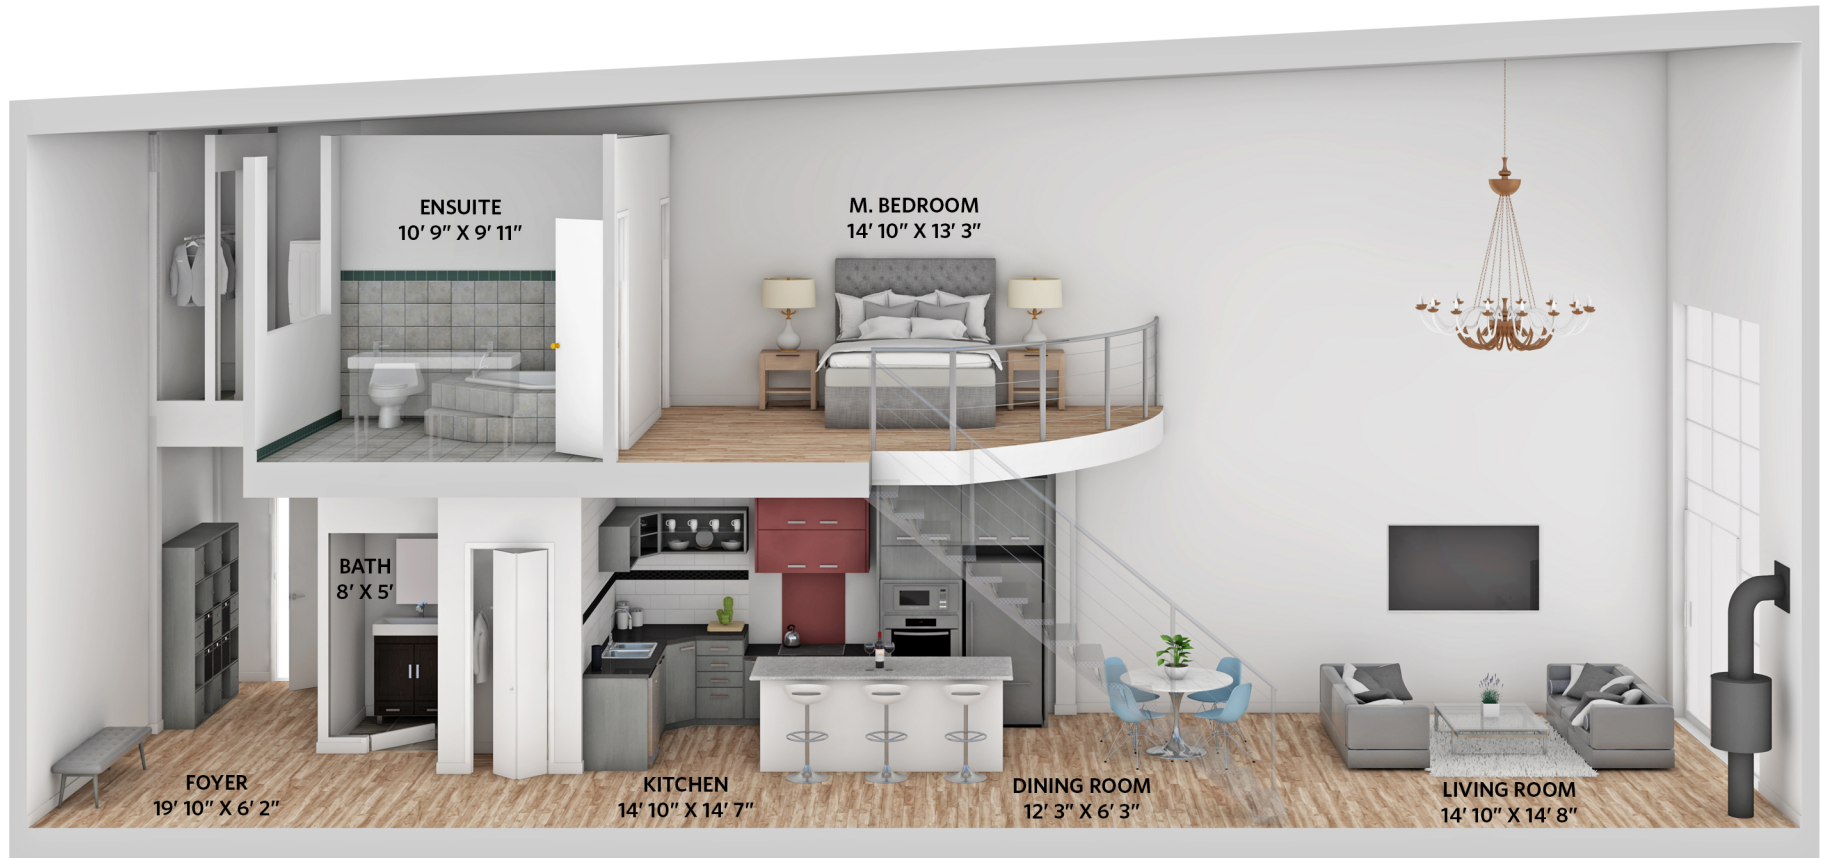

#407-272 EAST 4TH AVENUE

Residence 407, 1 bedroom + 2 bathrooms

*CEILING HEIGHT - 22' 5" TO 19' 10"

MAIN FLOOR: 830 SQ.FT.
LOFT: 420 SQ.FT.
TOTAL INTERIOR: 1,250 SQ.FT.