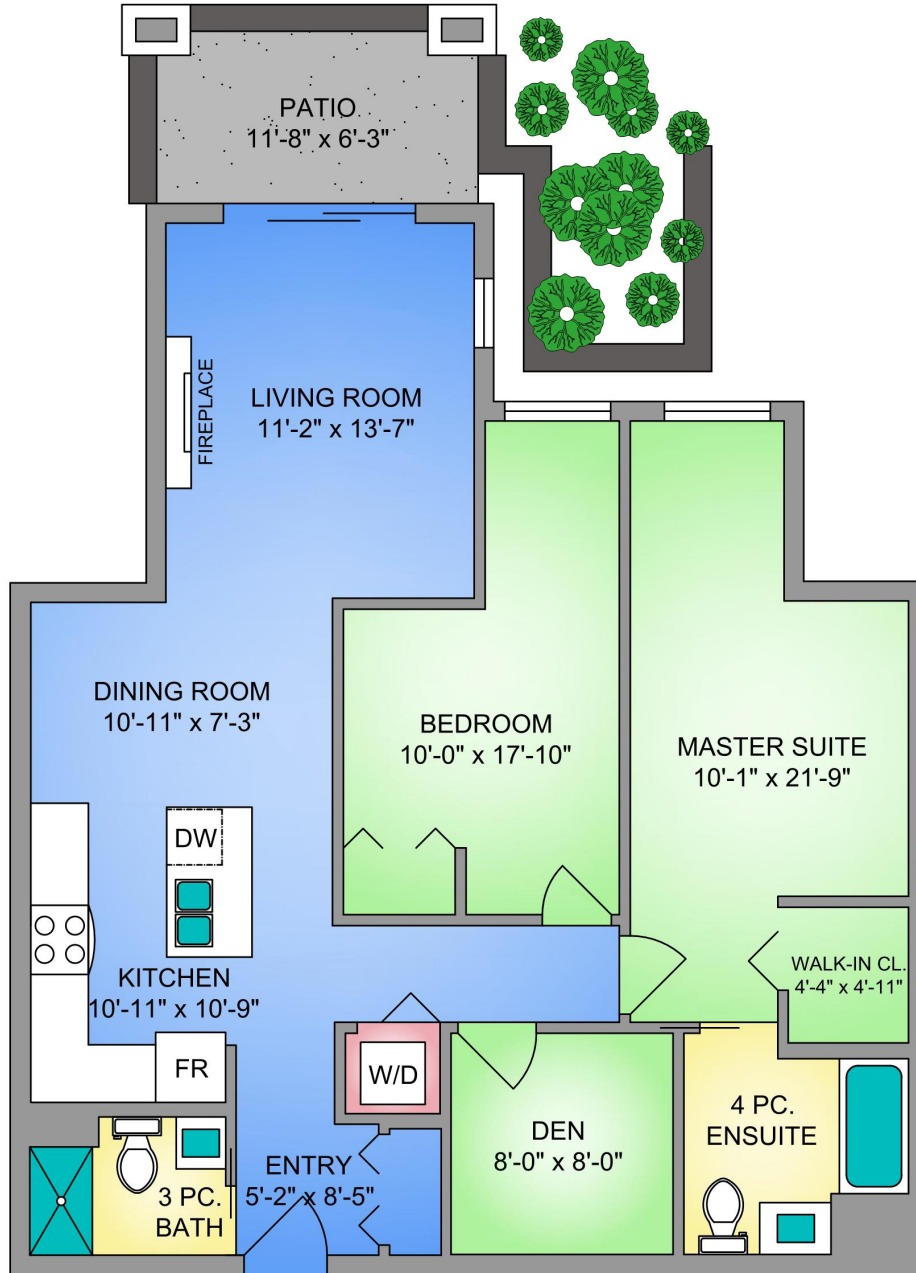

**104-12460 191 STREET, PITT MEADOWS**  
**1044 SQ. FT.**

RodRheaRyan.com  
 Rod Hayes Personal Real Estate Corporation  
 Royal LePage Sterling Realty

NORTH

104-12460 191 STREET, PITT MEADOWS JULY 4, 2019		
SQ.FT. TAKEN FROM STRATA. NOT CALCULATED BY PROPER MEASURE. FOR THE EXCLUSIVE USE OF ROD, RHEA AND RYAN HAYES. PLANS MAY NOT BE 100% ACCURATE, IF CRITICAL BUYER TO VERIFY.		
FLOOR	AREA (SQ. FT.)	
	FINISHED	DECK / PATIO
FIRST	1044	70