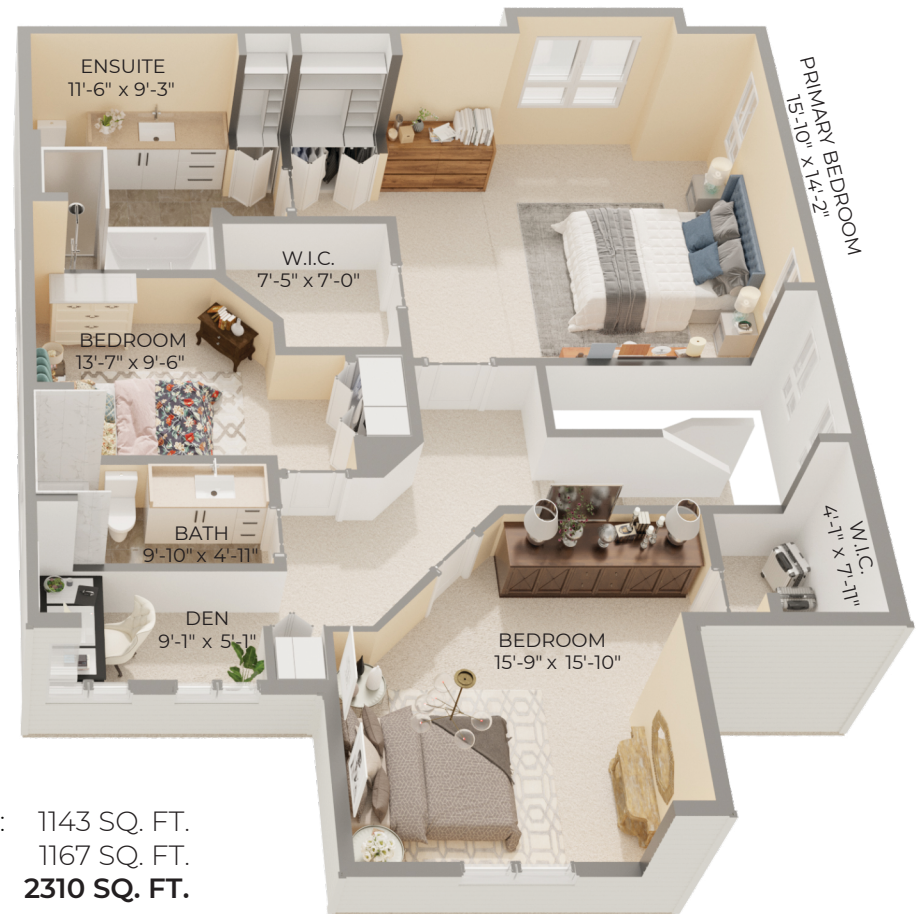

11263 Southgate Road, Pitt Meadows, BC

Upper Floor: 1143 SQ. FT.
Main Floor: 1167 SQ. FT.
Total: 2310 SQ. FT.

Deck: 153 SQ. FT.
Porch: 103 SQ. FT.

UPPER FLOOR PLAN
Ceiling Height: 8'-0"