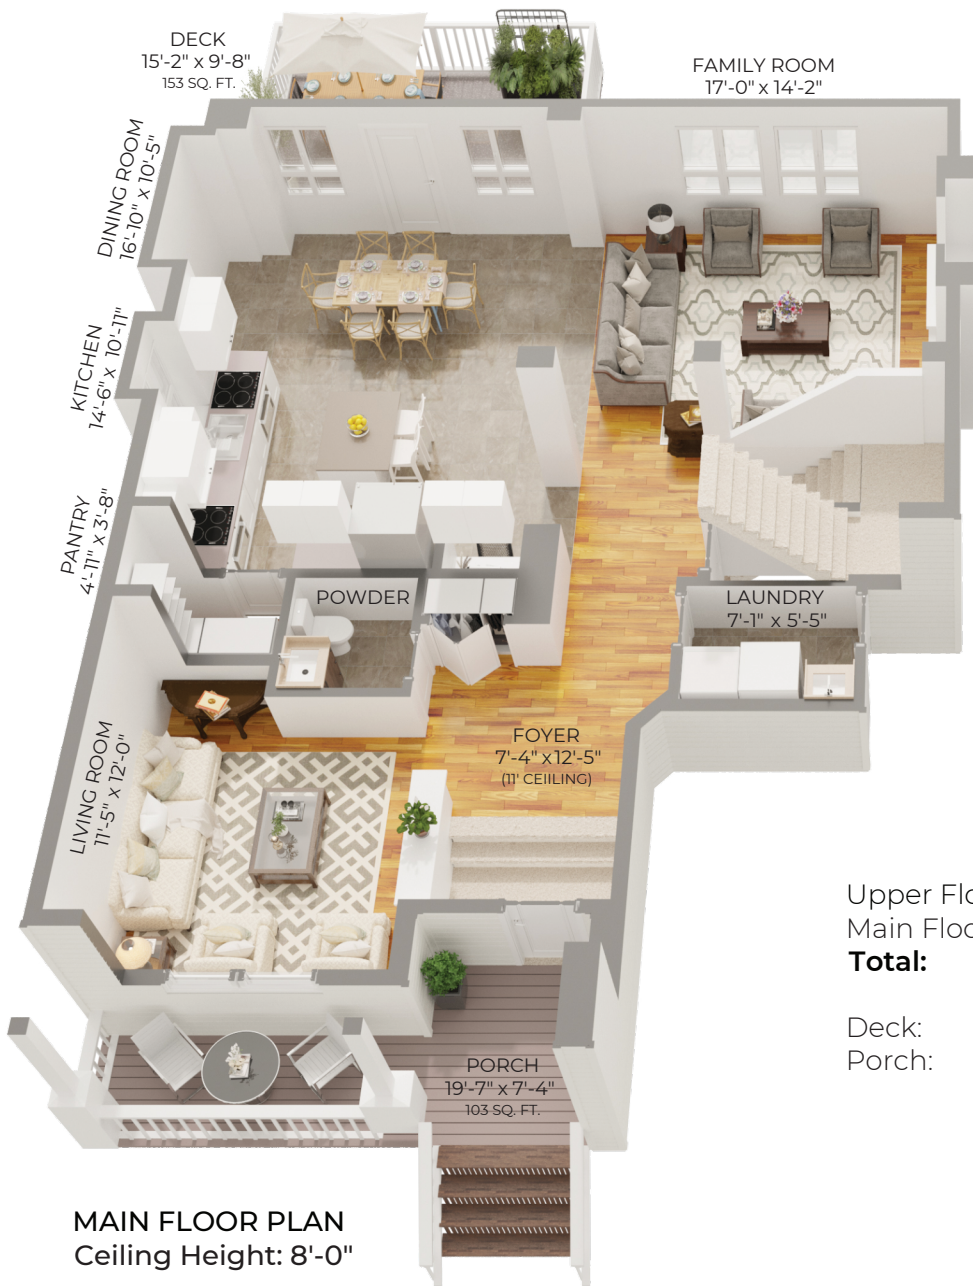

11263 Southgate Road, Pitt Meadows, BC

Upper Floor: 1143 SQ. FT.
Main Floor: 1167 SQ. FT.
Total: 2310 SQ. FT.

Deck: 153 SQ. FT.
Porch: 103 SQ. FT.

UPPER FLOOR PLAN
Ceiling Height: 8'-0"