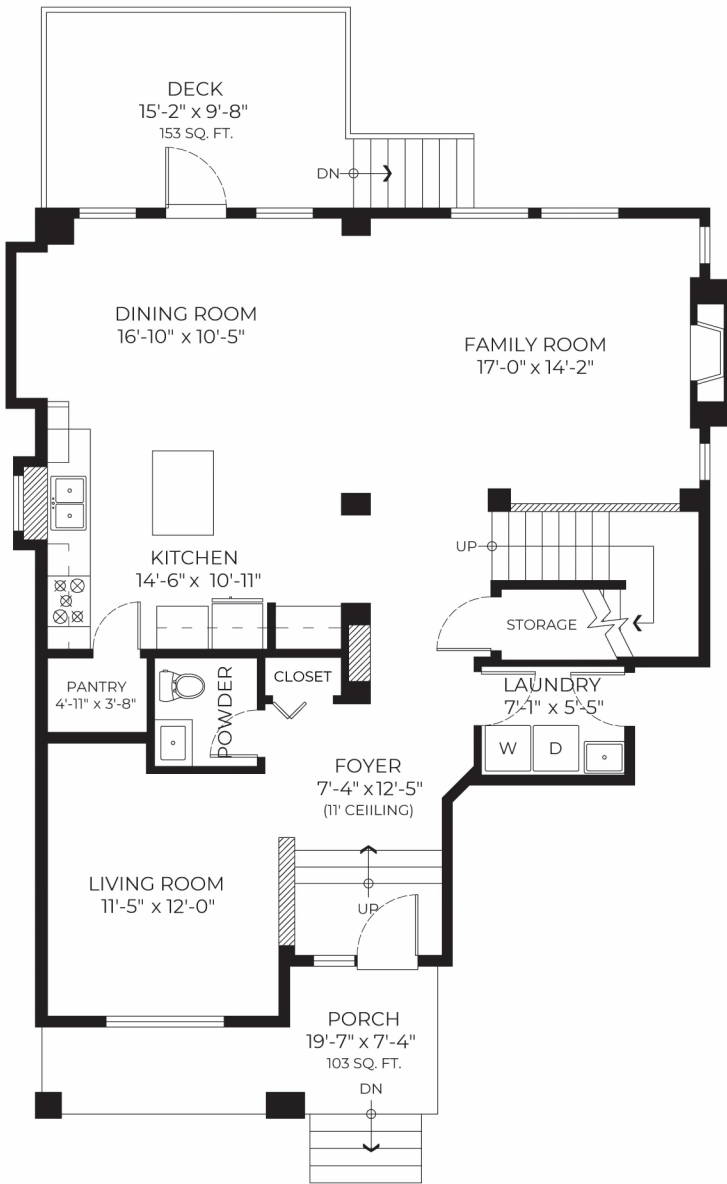

11263 Southgate Road, Pitt Meadows, BC

Upper Floor: 1143 SQ. FT.
 Main Floor: 1167 SQ. FT.
Total: 2310 SQ. FT.

Deck: 153 SQ. FT.
 Porch: 103 SQ. FT.

MAIN FLOOR PLAN
 Ceiling Height: 8'-11"

UPPER FLOOR PLAN
 Ceiling Height: 8'-0"