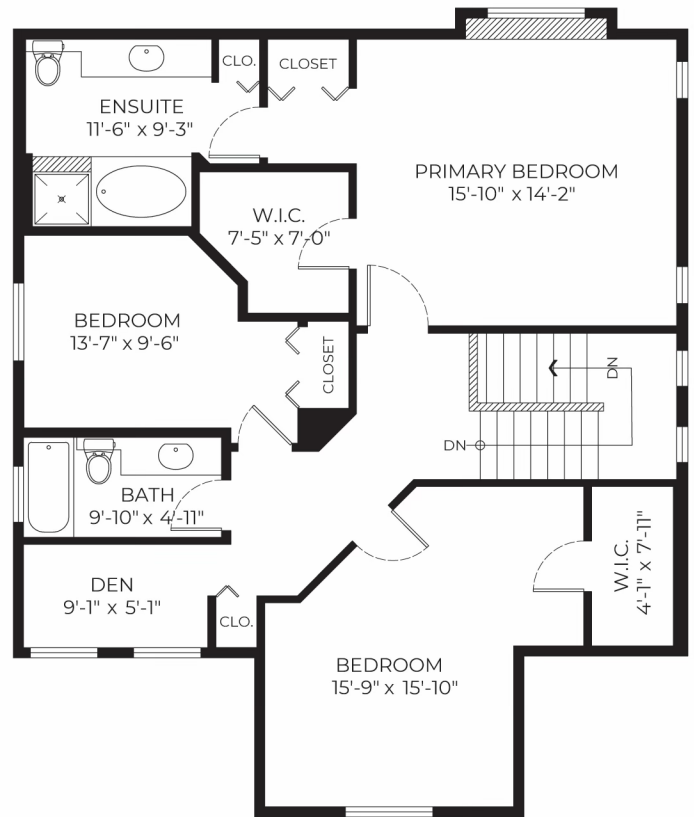

11263 Southgate Road, Pitt Meadows, BC

Upper Floor: 1143 SQ. FT.
 Main Floor: 1167 SQ. FT.
Total: 2310 SQ. FT.

Deck: 153 SQ. FT.
 Porch: 103 SQ. FT.

MAIN FLOOR PLAN
 Ceiling Height: 8'-11"

UPPER FLOOR PLAN
 Ceiling Height: 8'-0"