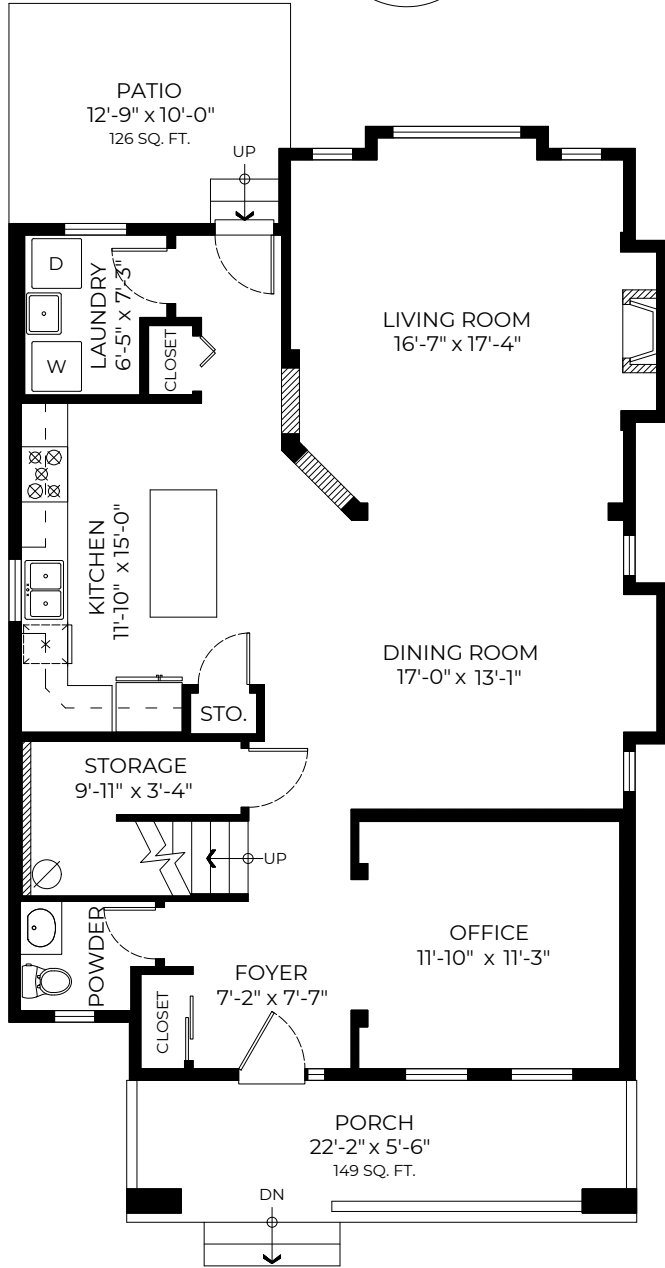

11138 Callaghan Close, Pitt Meadows, BC

Upper Floor: 1186 SQ. FT.
 Main Floor: 1176 SQ. FT.
Total: 2362 SQ. FT.

Balcony: 143 SQ. FT.
 Porch: 149 SQ. FT.
 Patio: 126 SQ. FT.

Russ Macnab PREC*
 604-763-8196
 russ@themacnabs.com
 themacnabs.com

ALP Studio **kw** ELITE REALTY
 KELLERWILLIAMS.

MEASUREMENTS ARE APPROXIMATE AND MAY NOT BE TO SCALE. E&O INSURED.
 THE FLOOR PLAN ILLUSTRATION IS NOT SUITABLE FOR CONSTRUCTION/ARCHITECTURAL PURPOSES.