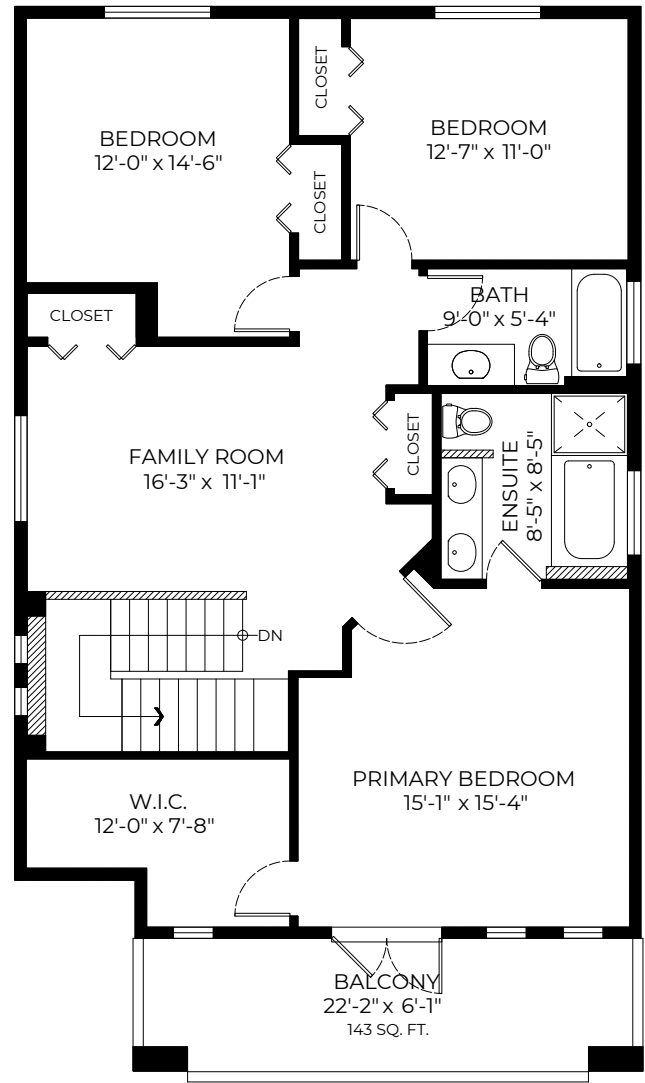

11138 Callaghan Close, Pitt Meadows, BC

Upper Floor: 1186 SQ. FT.
 Main Floor: 1176 SQ. FT.
Total: 2362 SQ. FT.

Balcony: 143 SQ. FT.
 Porch: 149 SQ. FT.
 Patio: 126 SQ. FT.

Russ Macnab PREC*
 604-763-8196
 russ@themacnabs.com
 themacnabs.com

ALP Studio **kw** ELITE REALTY
 KELLERWILLIAMS.

MEASUREMENTS ARE APPROXIMATE AND MAY NOT BE TO SCALE. E&O INSURED.
 THE FLOOR PLAN ILLUSTRATION IS NOT SUITABLE FOR CONSTRUCTION/ARCHITECTURAL PURPOSES.