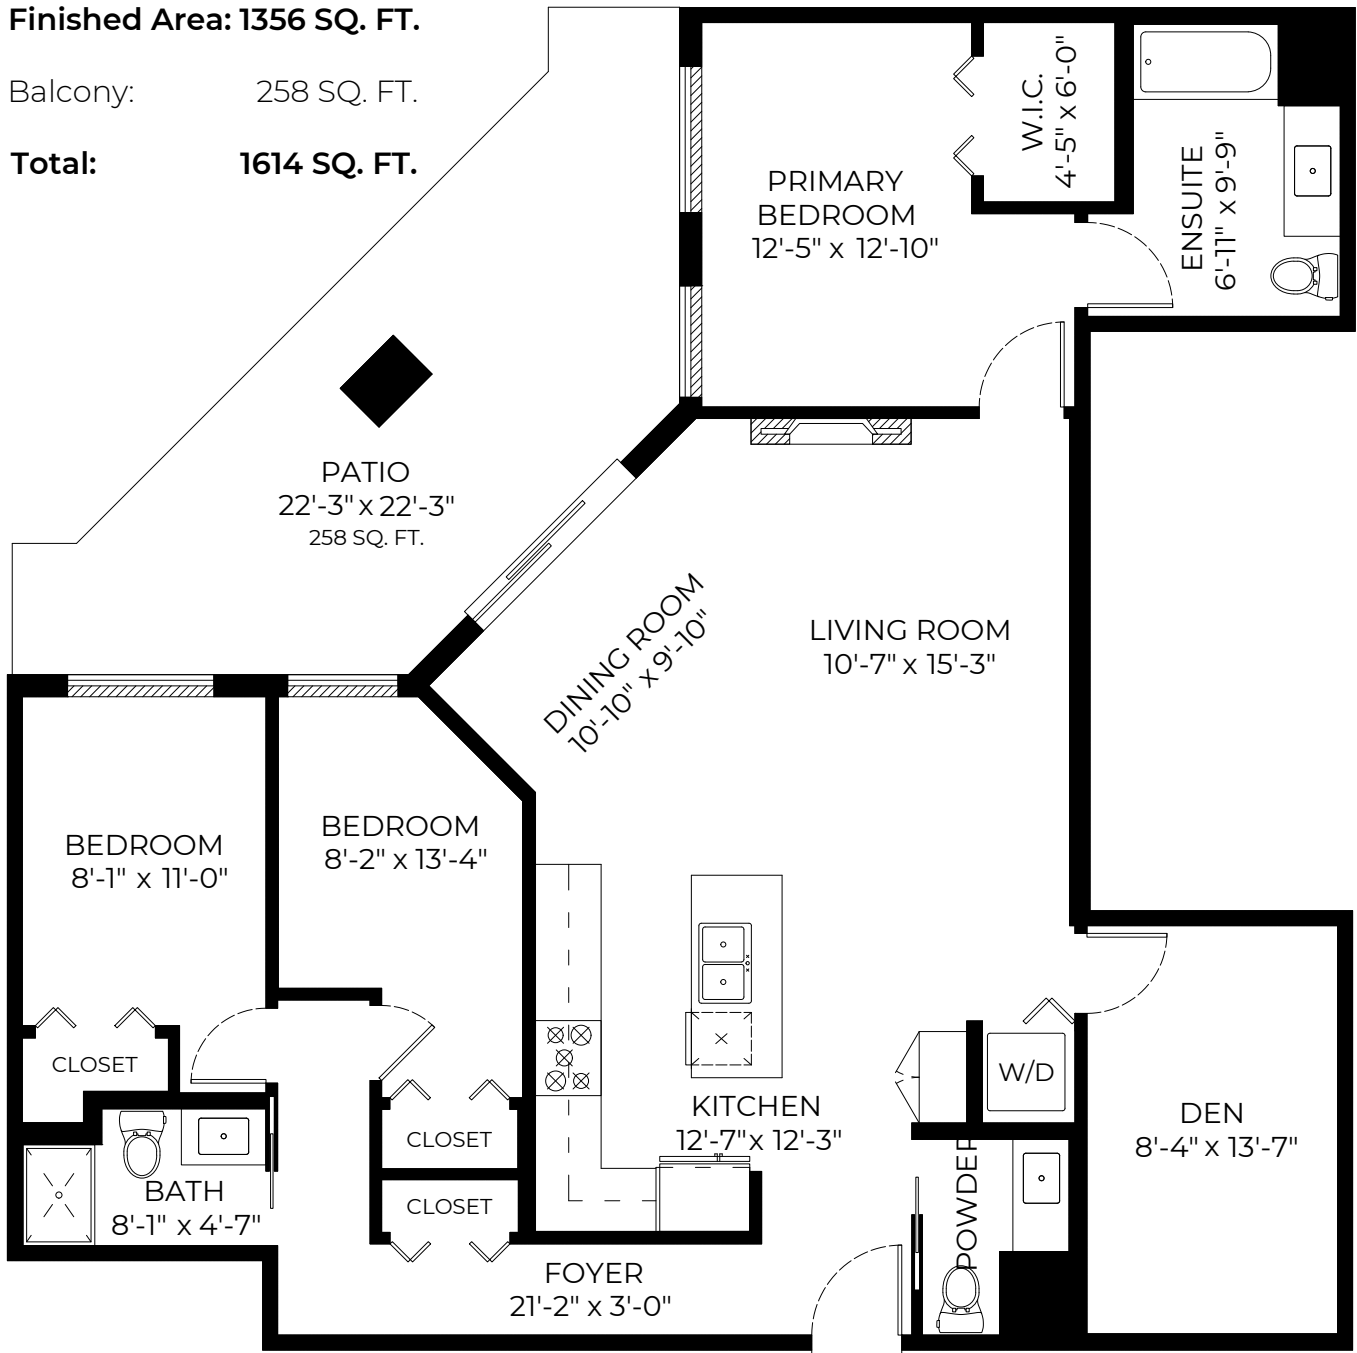

# #114-12460 191 Street, Pitt Meadows, BC

Finished Area: 1356 SQ. FT.

Balcony: 258 SQ. FT.

Total: 1614 SQ. FT.

FLOOR PLAN  
Ceiling Height: 8'-9"

**Russ Macnab** PREC\*  
604-763-8196  
russ@themacnabs.com  
themacnabs.com

ALP Studio **kw** ELITE REALTY  
KELLERWILLIAMS.

MEASUREMENTS ARE APPROXIMATE AND MAY NOT BE TO SCALE. E&O INSURED.  
THE FLOOR PLAN ILLUSTRATION IS NOT SUITABLE FOR CONSTRUCTION/ARCHITECTURAL PURPOSES.