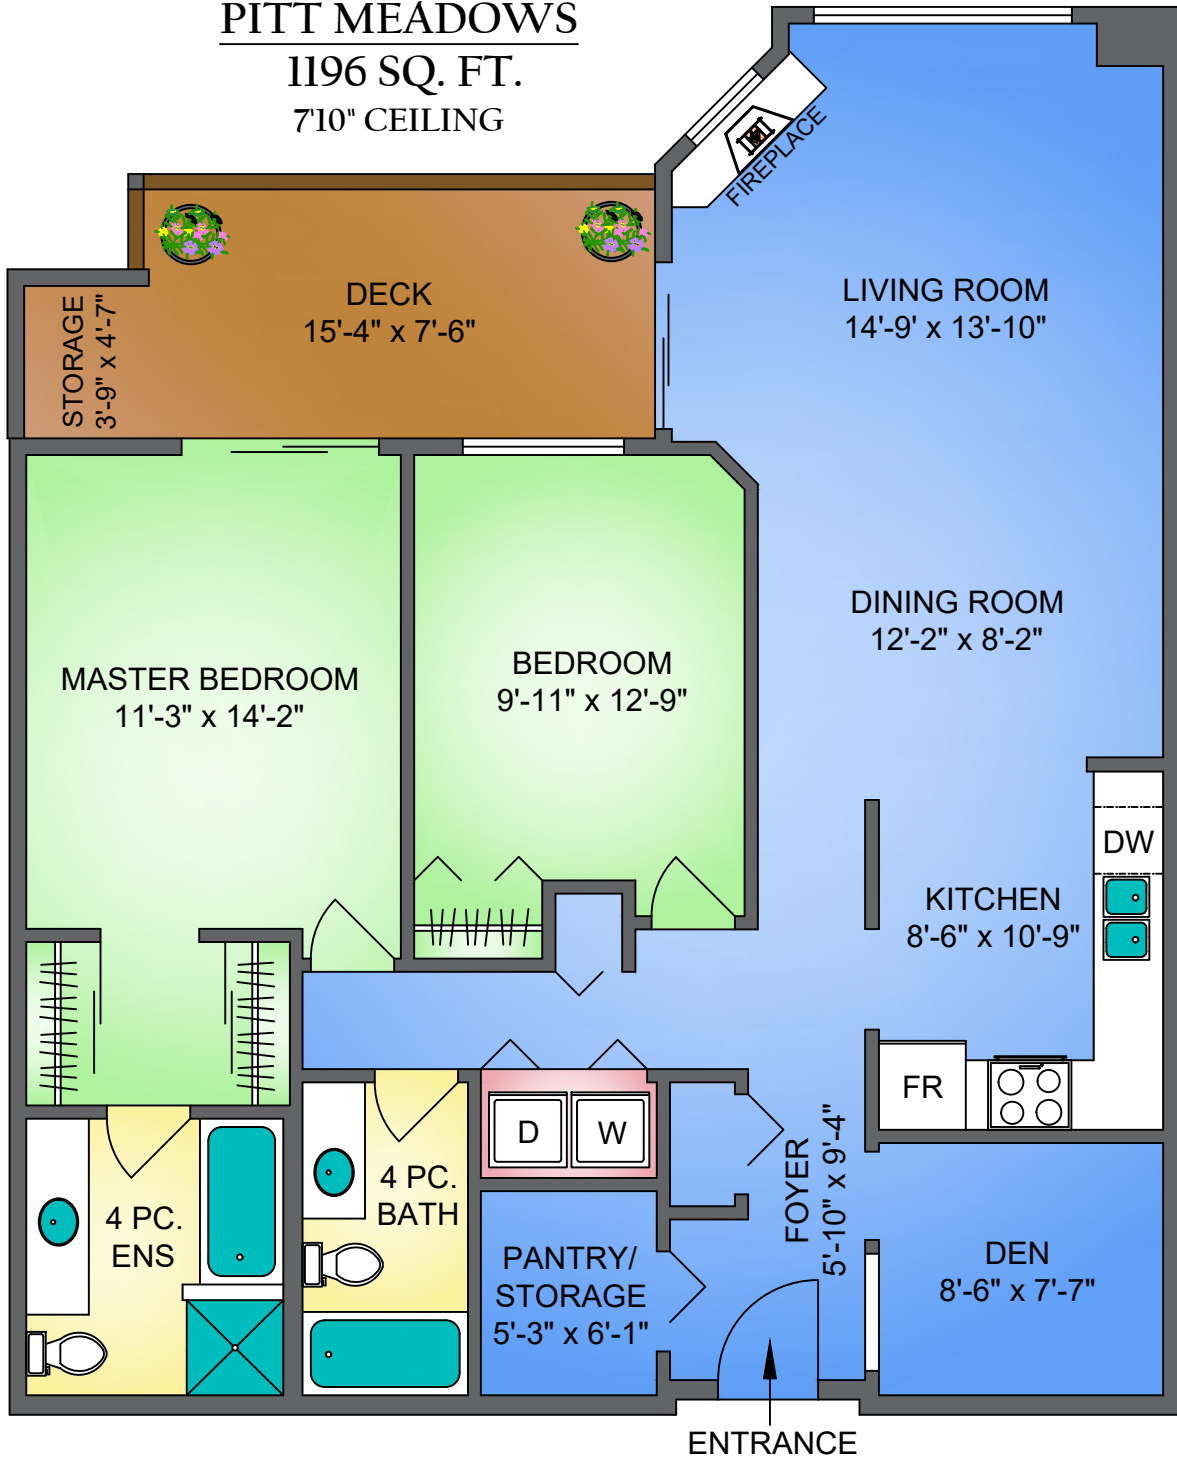

201-19131 FORD RD,  
PITT MEADOWS

1196 SQ. FT.  
7'10" CEILING

ENTRANCE

**PROPER MEASURE**  
FROM PRECISION TO PERFECTION  
604-786-4191  
jeff@propermeasure.com  
www.propermeasure.com

NORTH

201-19131 FORD RD, PITT MEADOWS		
SEPTEMBER 7, 2022		
PREPARED BY PROPER MEASURE.		
FOR THE EXCLUSIVE USE OF TARA CALDWELL.		
PLANS MAY NOT BE 100% ACCURATE. IF CRITICAL BUYER TO VERIFY DIMENSIONS AND MEASUREMENTS ARE APPROXIMATE.		
FLOOR	AREA (SQ. FT.)	
	FINISHED	DECK / PATIO
SECOND	1196	131