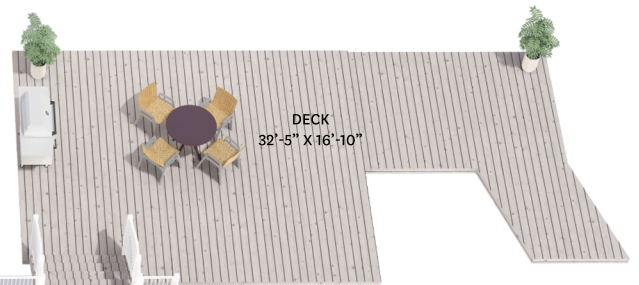

LOWER FLOOR TOTAL: 1,086 SQ.FT. BALCONY: 93 SQ. FT.
MAIN FLOOR TOTAL: 1,350 SQ.FT. PATIO: 145 SQ. FT.
TOTAL: 2,436 SQ.FT. DECK: 475 SQ. FT.

LOWER FLOOR PLAN
 Ceiling Height: 7'-8"

MAIN FLOOR PLAN
 Ceiling Height: 10'-7"