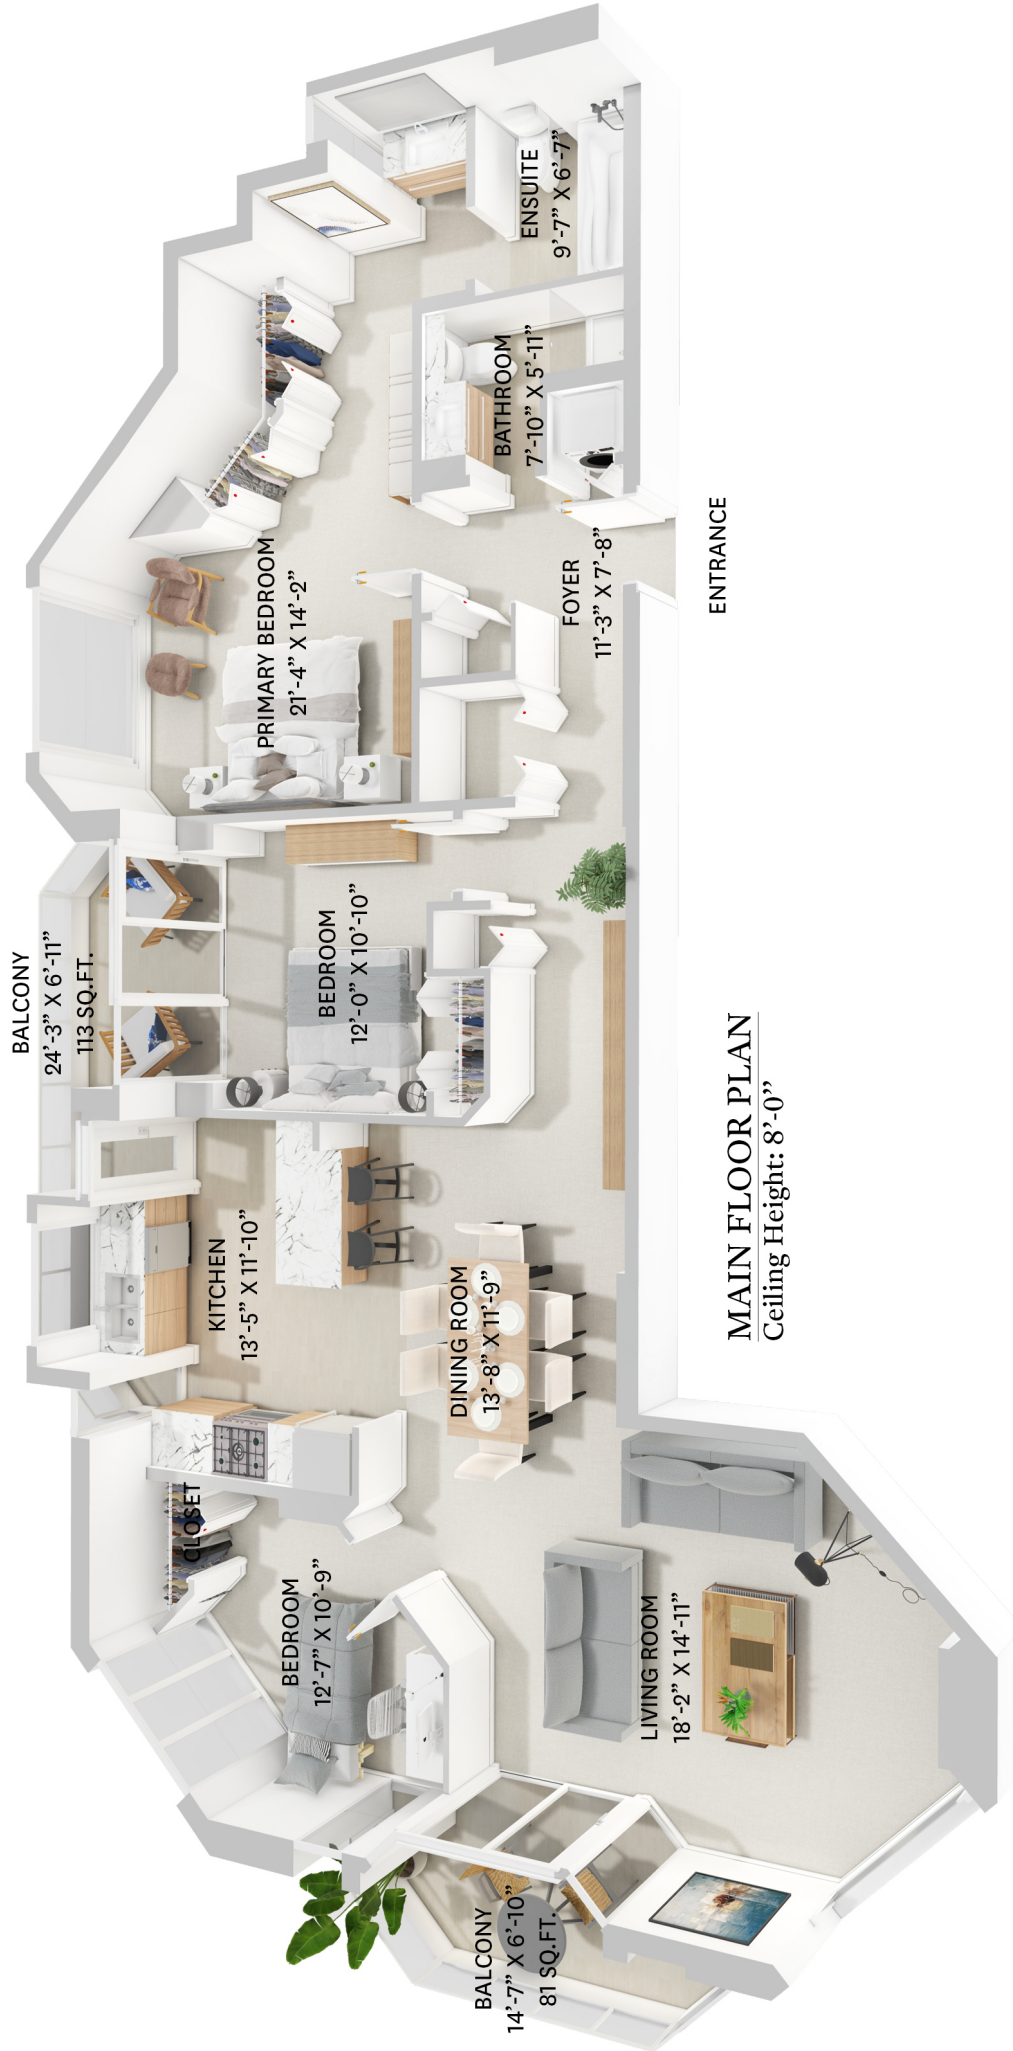

MAIN FLOOR TOTAL: 1,372 SQ.FT.
BALCONY TOAL: 194 SQ. FT.

MAIN FLOOR PLAN
Ceiling Height: 8'-0"