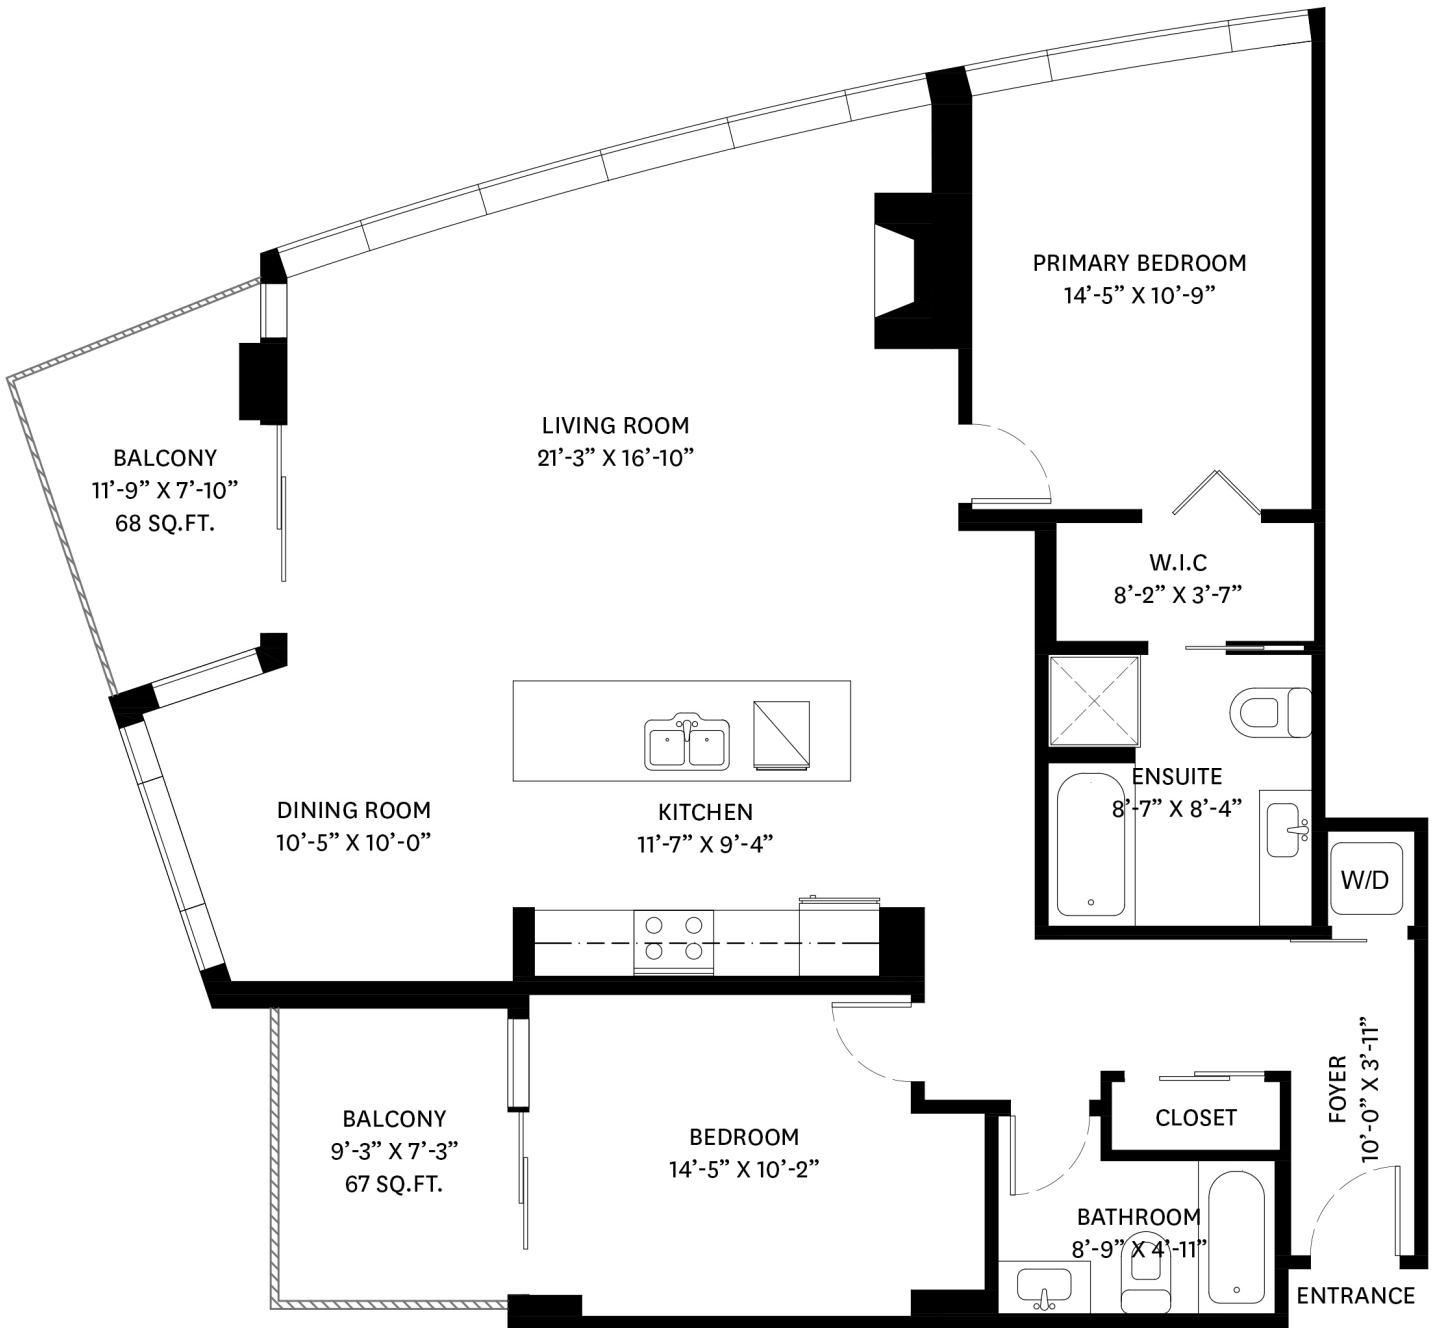

MAIN FLOOR TOTAL: 1,297 SQ.FT.
BALCONY TOTAL: 135 SQ. FT.

MAIN FLOOR PLAN
Ceiling Height: 8'-6"