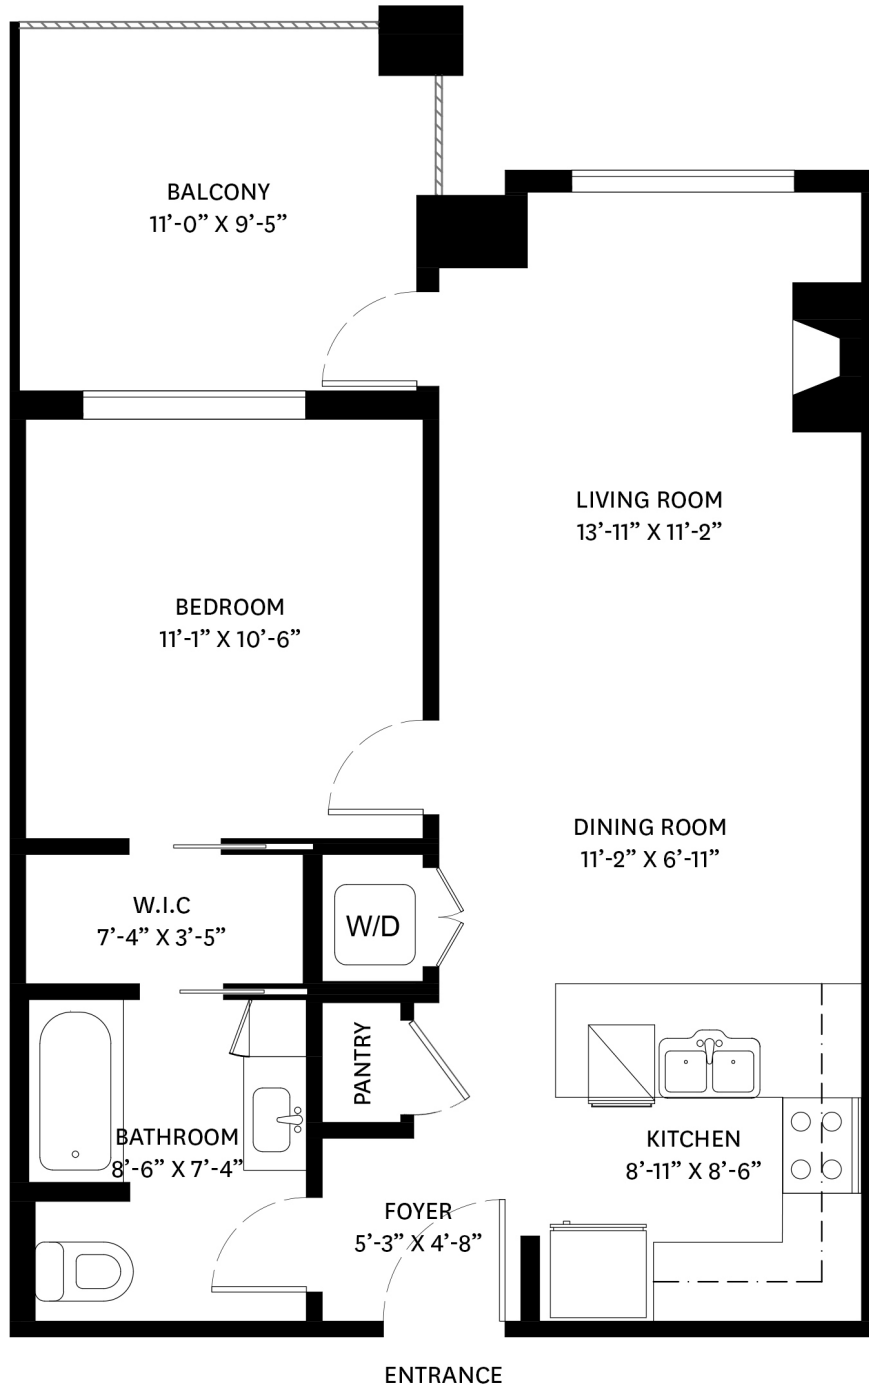

MAIN FLOOR TOTAL: 627 SQ.FT.
BALCONY: 101 SQ. FT.

MAIN FLOOR PLAN
Ceiling Height: 8'-9"