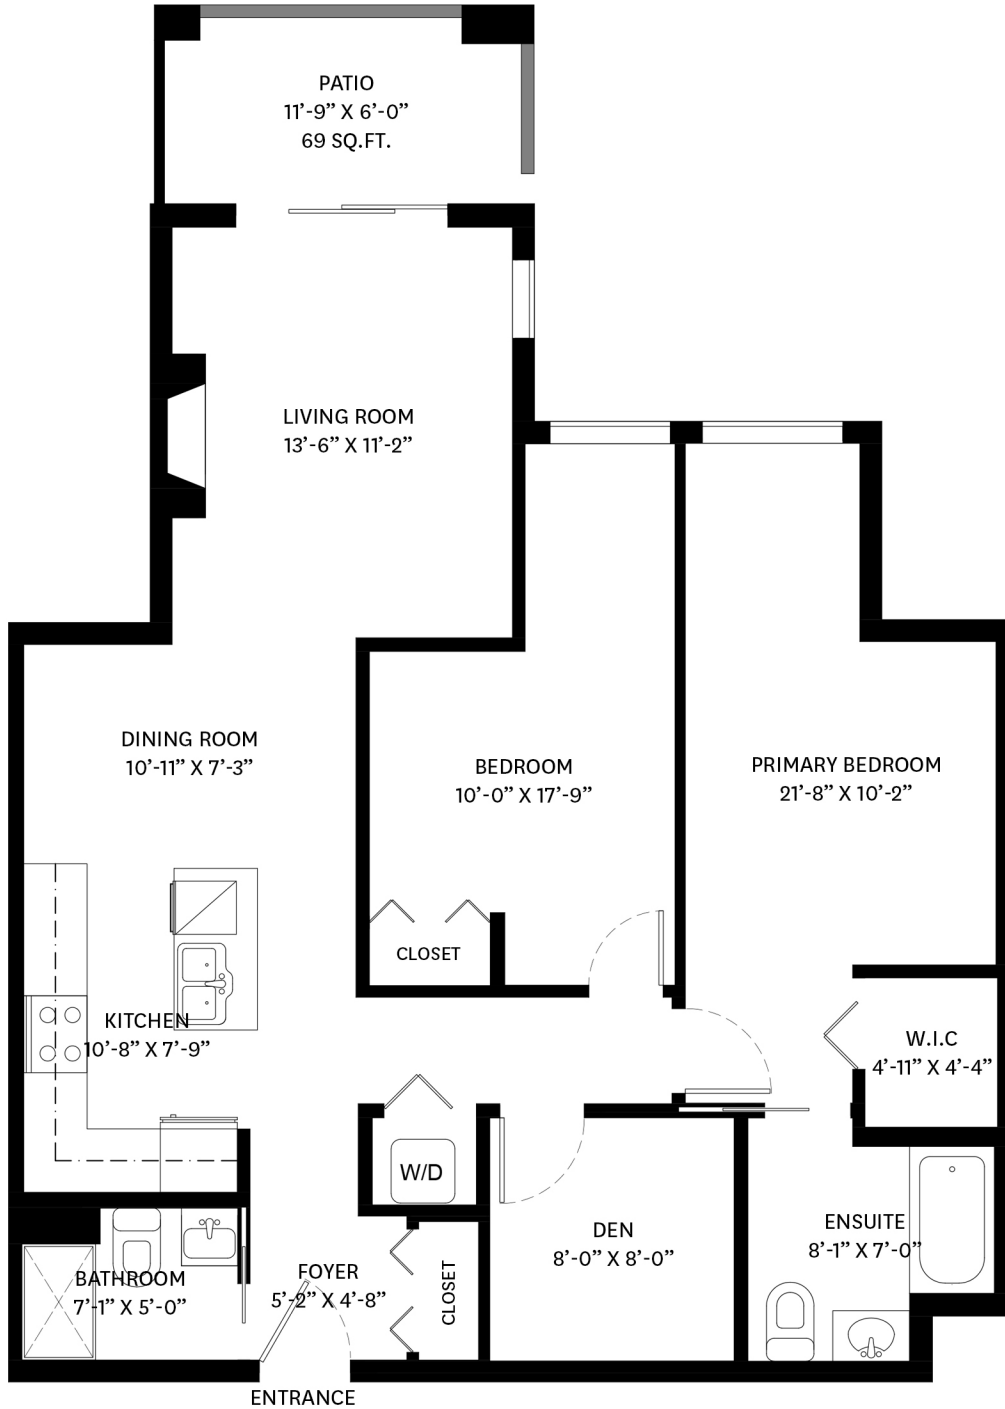

104-12460 191 STREET, PITT MEADOWS, BC

MAIN FLOOR TOTAL: 1,044 SQ.FT.
PATIO: 69 SQ. FT.

MAIN FLOOR PLAN
Ceiling Height: 8'-10"